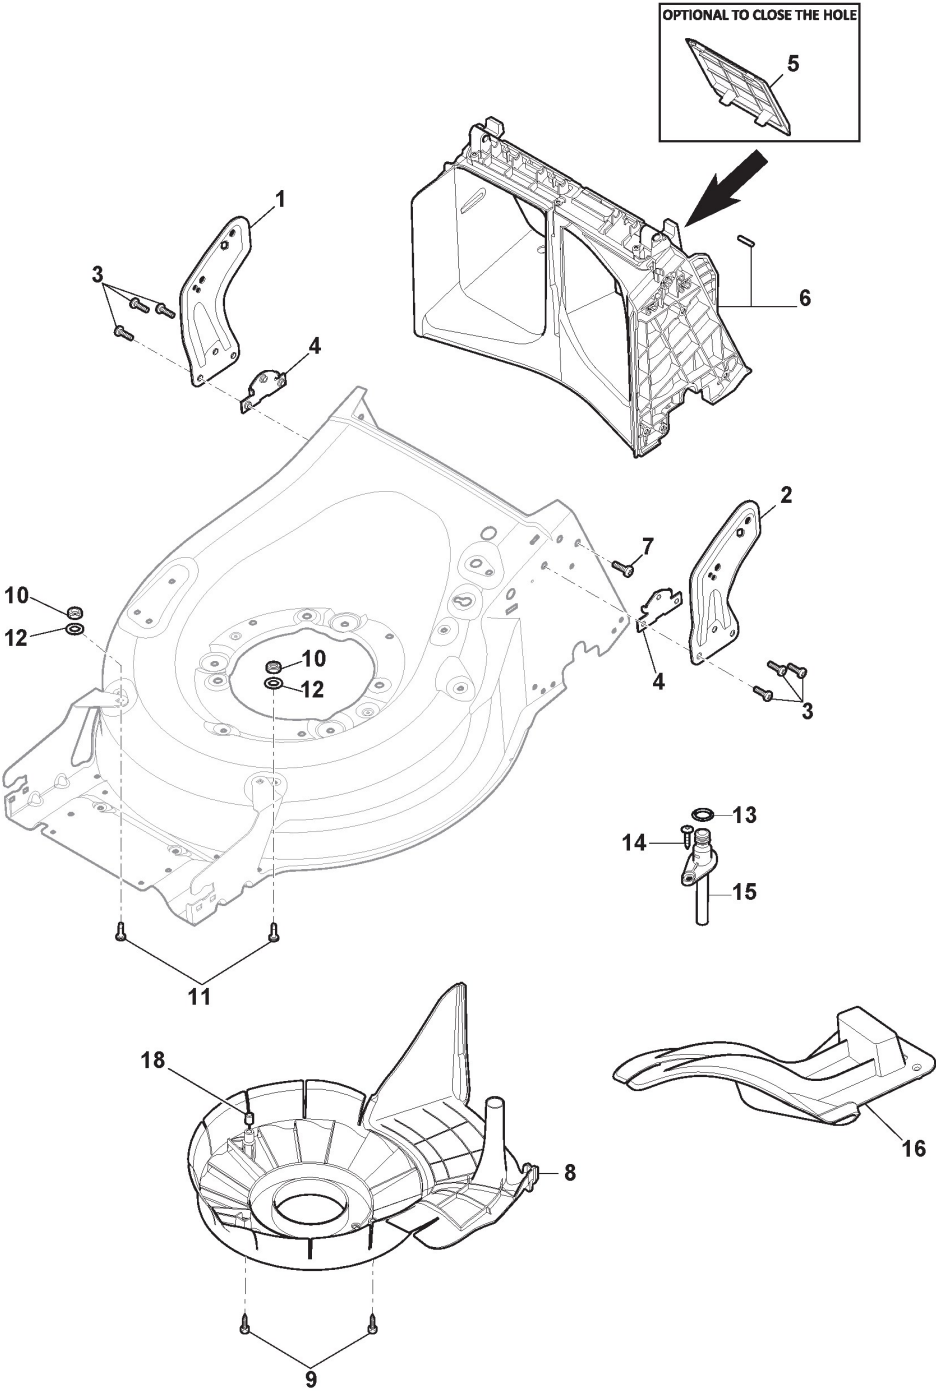

Handle, Upper Part

Zn. c.	Množ.	Kód výrobku	Popis	Poznámky	From	Až do
1	1	381007559/0	Handle, Upper Part	Black		
2	1	122430313/0	Guide Spring			
3	1	112521330/0	Washer			
4	1	112154510/0	Nut			
5	1	322806644/0	Protection	without Variator System		
6	2	112523000/1	Washer	without Variator System		
7	2	112727812/0	Screw	without Variator System		
8	2	322680017/0	Washer			
9	2	122131750/0	Nut			
10	2	322399835/0	Knob			
11	1	381003253/0	Locking Handle Lever	Black		To
11	1	381103359/1	Locking Handle Lever	Black	From	31-May-2020
12	1	381030108/0	Clutch Cable			
13	1	181003437/0	Lever, Engine Brake Black			
14	1	181003438/0	Drive Control Lever, Black			To
14	1	181003438/1	Drive Control Lever, Black		From	31-August-2015
15	1	181030070/0	Cable, Thread Engine Brake			
16	1	112727784/0	Screw	Not needed with Variator System		
17	1	322551639/0	Fixed Plate	Not needed with Variator System		To S/N
17	1	322551684/0	Cable Holder ø25	Not needed with Variator System	From S/N	20BA2WBH 072915
18	1	112154510/0	Nut			

Wheels and Hub Caps

Zn. c.	Množ.	Kód výrobku	Popis	Poznámky	From	Až do
1	2	381007455/1	Wheel - Short Hub			
2	4	119216035/0	Bearing			
3	2	322110636/0	Hub Cap Grey			
5	2	381007467/1	Wheel			
6	4	119216035/0	Bearing			
7	6	112728706/0	Screw			
8	2	322120117/0	Wheels Crown Ø240 Wbh Cruiser			
9	2	322110637/0	Hub Cap Grey			
10	2	122170848/0	Spacer			

Ejection-Guard

Zn. c.	Množ.	Kód výrobku	Popis	Poznámky	From	Až do
1	1	322108315/0	Conveyor			
3	1	122450456/1	Spring			
4	4	112604896/0	Crown Fastener			
5	2	112727803/0	Screw			
6	1	322806659/0	Fulcrum Pin			
7	2	112154510/0	Nut			
8	1	122517869/1	Pin			
9	2	118203853/0	Cap			
10	1	122517876/0	Pin			
11	1	322783013/0	Safety Button			
12	1	122450493/0	Spring			
13	1	381008162/1	Stone Guard Side Discharge Assy			