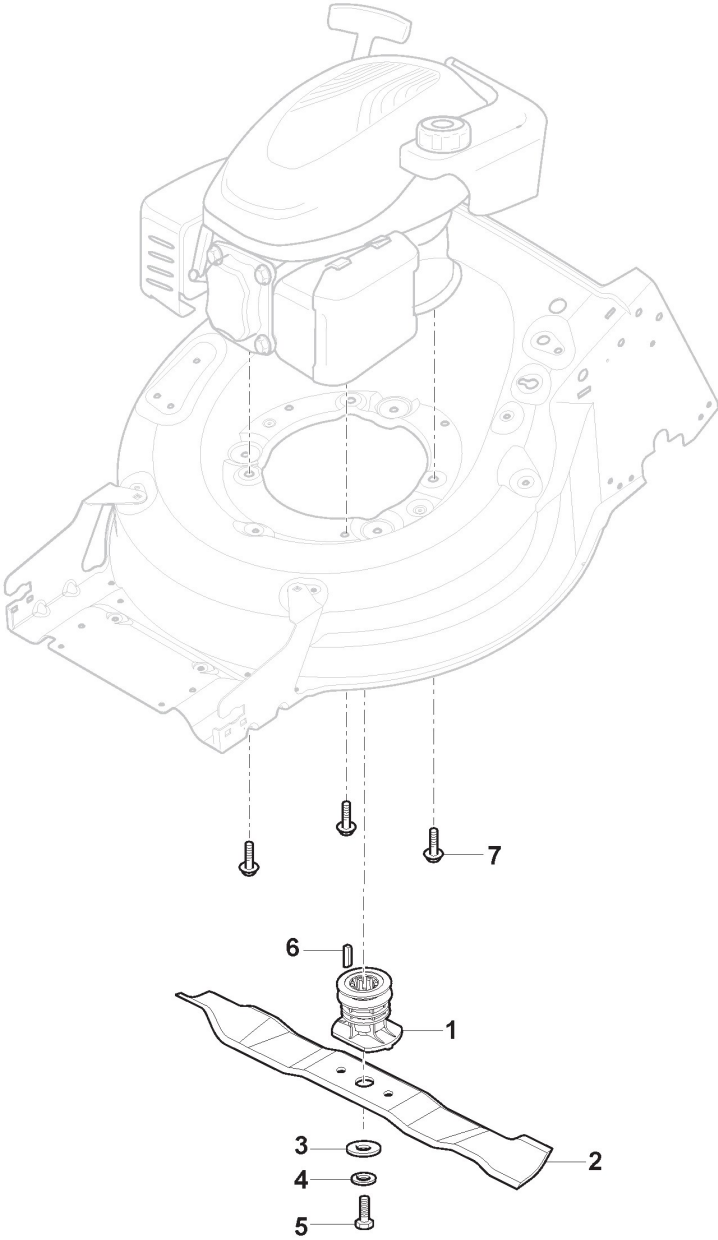

Blade

Zn. c.	Množ.	Kód výrobku	Popis	Poznámky	From	Až do
1	1	1111-9120-01	Blade Holder	Stiga Packed into 122465607/4		
1	1	122465607/4	Hub With Pulley, Crankshaft Ø 22.2			
2	1	181004366/2	Blade			
3	1	122160400/0	Elastic Disc			
4	1	112523080/0	Washer			
5	1	112735698/0	Screw			
6	1	112139100/0	Key			
7	3	112735108/1	Screw