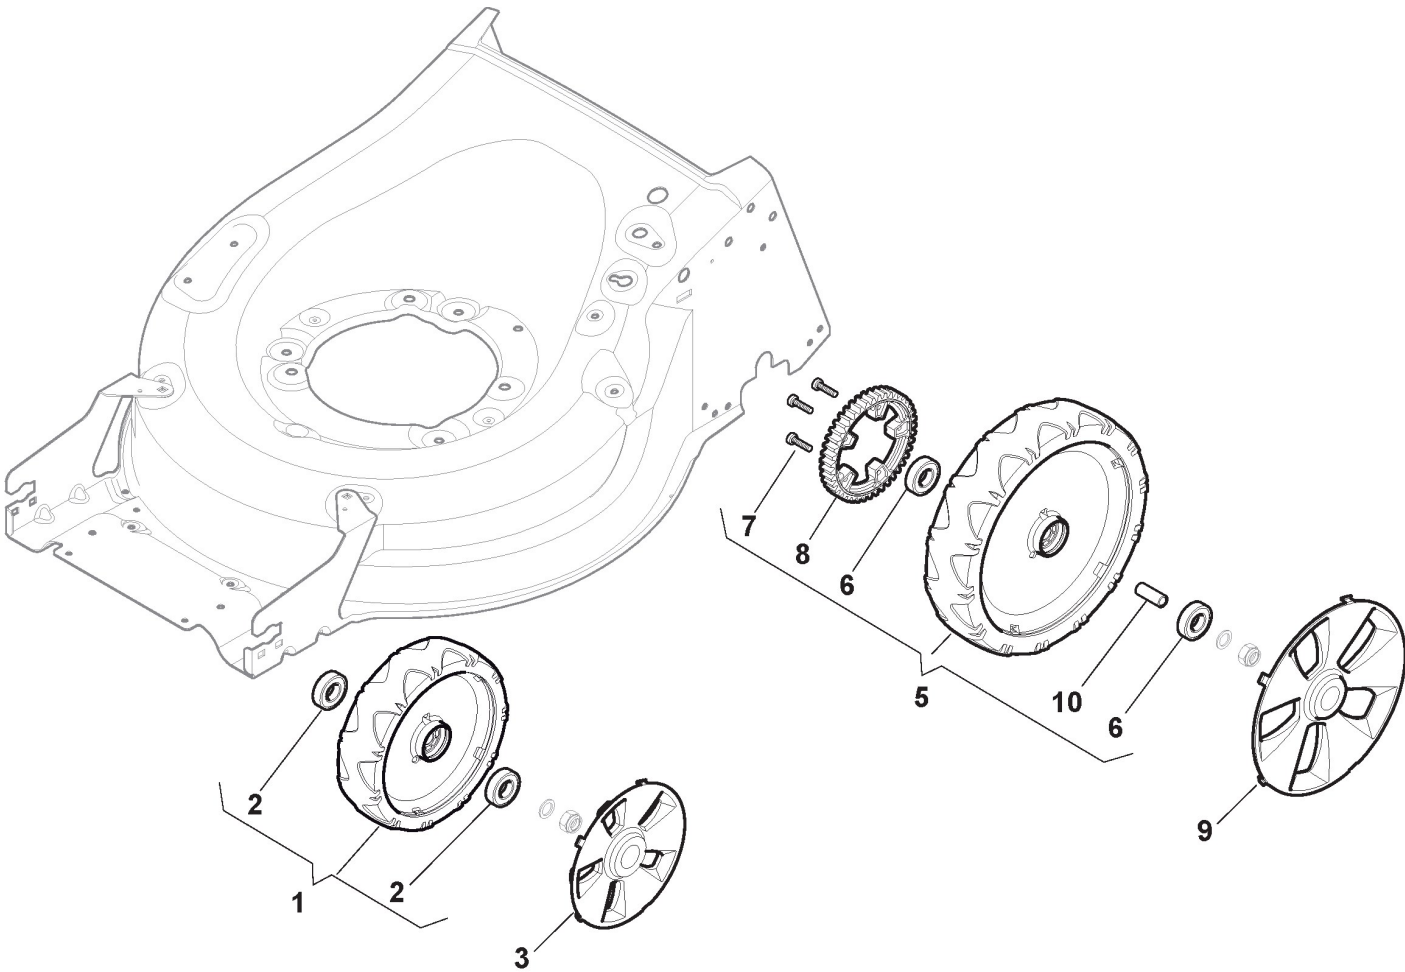

Wheels and Hub Caps

Zn. c.	Množ.	Kód výrobku	Popis	Poznámky	From	Až do
1	2	381007455/1	Wheel - Short Hub			
2	4	119216035/0	Bearing			
3	2	322110636/0	Hub Cap Grey			
5	2	381007467/1	Wheel			
6	4	119216035/0	Bearing			
7	6	112728706/0	Screw			
8	2	322120117/0	Wheels Crown Ø240 Wbh Cruiser			
9	2	322110637/0	Hub Cap Grey			
10	2	122170848/0	Spacer