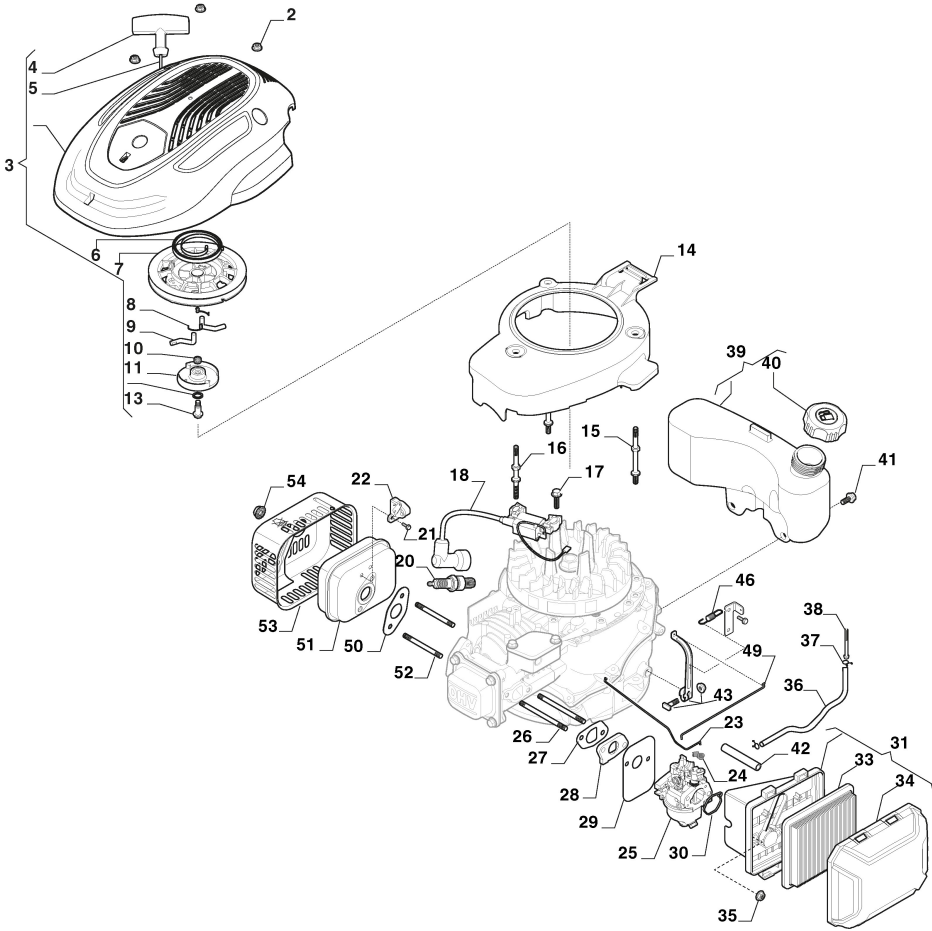

Engine - Carburettor, Tank

Zn. c.	Množ.	Kód výrobku	Popis	Poznámky	From	Až do
2	3	112292102/0	Nut			
3	1	118551468/0	Starter Assy			
4	1	118551619/0	Starter Handle			
5	1	118550779/0	Starting Rope			
6	1	118551621/0	Starter Spring			
7	1	118551620/0	Starter Pulley			
8	2	118551626/0	Spring			
9	2	118551622/0	Ratchet, Starter			
10	1	118551625/0	Spring			
11	1	118551623/0	Cover			
13	1	118551624/0	Stud			
14	1	118551788/0	Blower Housing			
15	2	118550907/0	Pin			
16	1	118550906/0	Pin			
17	1	112791500/0	Screw			
18	1	118551474/0	Electronic Coil			
20	1	1111-9206-01	Spark Plug (Rc12Yc)			
21	2	112789000/0	Screw			
22	1	118551456/0	Choke Control			
23	1	118551459/0	Control Rod			
24	1	118551352/0	Retainer			
25	1	118551450/1	Carburettor			
26	2	118550930/0	Stud Bolt			
27	1	118550929/0	Gasket			
28	1	118552513/0	Insulator, Carburettor			
29	1	118550927/0	Gasket			
30	1	118551124/0	Gasket			
31	1	118551462/0	Air Cleaner Assy			
33	1	118550257/0	Air Filter			
34	1	118551463/0	Air Cleaner Cover			
35	2	112292102/0	Nut			
36	1	118551480/1	Fuel Pipe			
37	2	118550918/0	Pipe Clip			
38	1	118550314/0	Fuel Filter			
39	1	118551453/0	Tank			
40	1	118551455/0	Fuel Cap			
41	2	112791400/0	Screw			
42	1	118551479/0	Breather Fuel Pipe			
43	1	118550933/0	Arm Governor			
46	1	118551458/0	Spring			
49	1	118551457/0	Governor Link			
50	1	118550898/0	Gasket, Muffler			
51	1	118551465/0	Muffler			
52	2	118550930/0	Stud Bolt			
53	1	118551466/0	Muffler Guard			
54	2	118550806/0	Nut