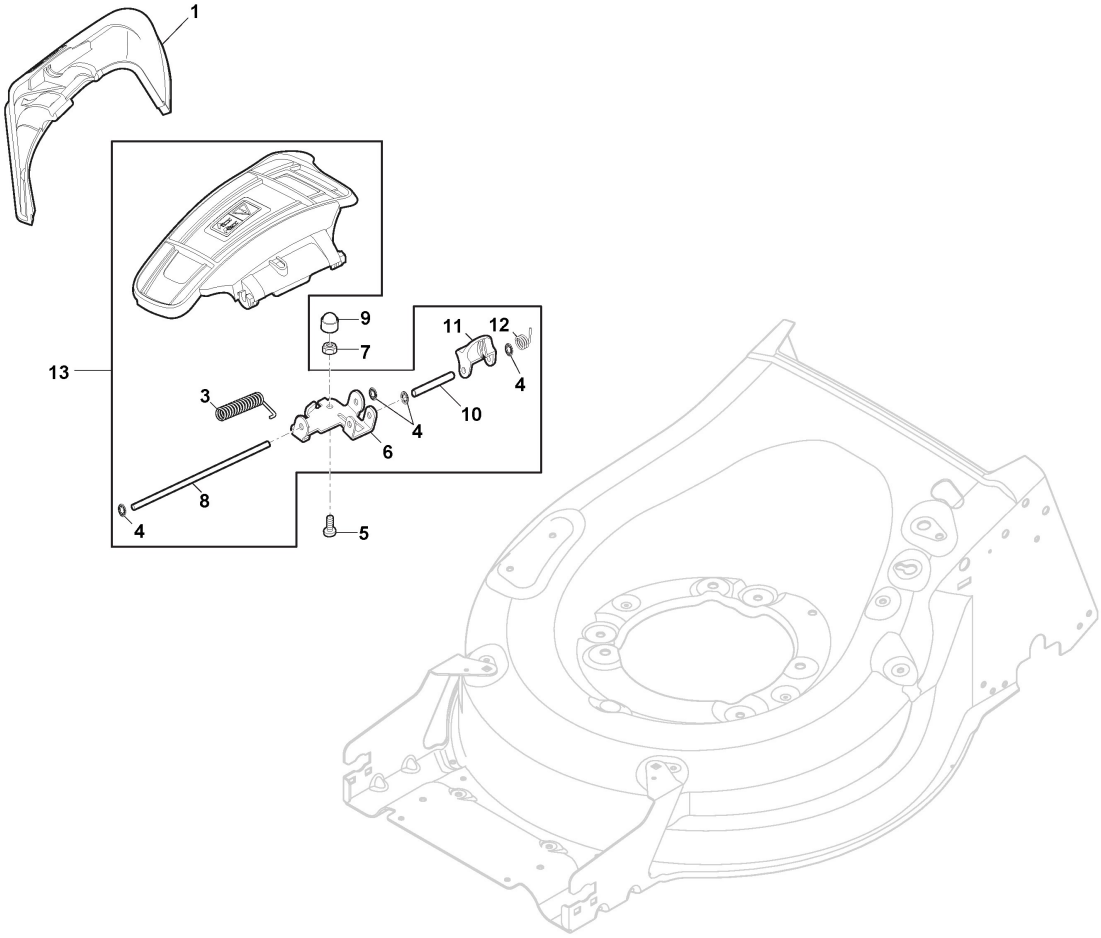

Ejection-Guard

Zn. c.	Množ.	Kód výrobku	Popis	Poznámky	From	Až do
1	1	322108315/0	Conveyor			
3	1	122450456/1	Spring			
4	4	112604896/0	Crown Fastener			
5	2	112727803/0	Screw			
6	1	322806659/0	Fulcrum Pin			
7	2	112154510/0	Nut			
8	1	122517869/1	Pin			
9	2	118203853/0	Cap			
10	1	122517876/0	Pin			
11	1	322783013/0	Safety Button			
12	1	122450493/0	Spring			
13	1	381008162/1	Stone Guard Side Discharge Assy