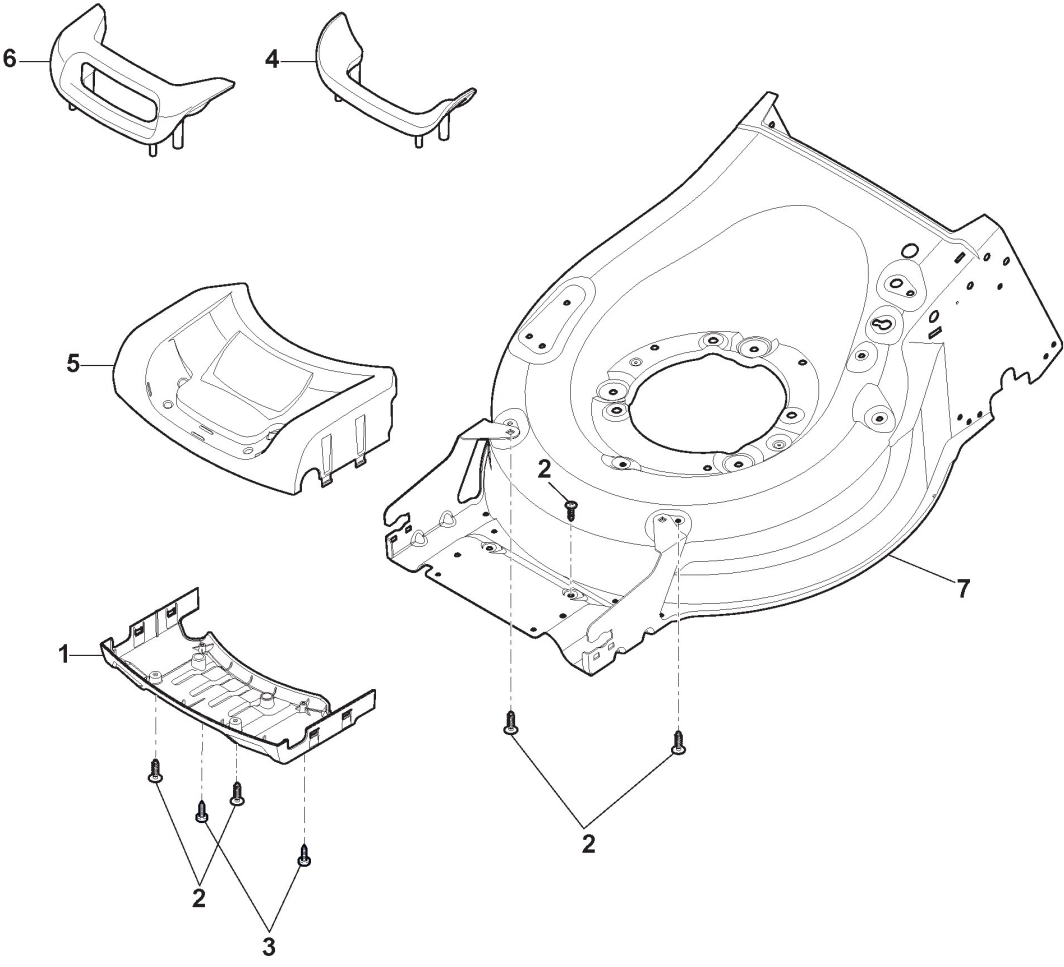

Mask

Zn. c.	Množ.	Kód výrobku	Popis	Poznámky	From	Až do
1	1	322500111/0	Front Combi			
2	6	112728697/0	Screw			
3	2	112728699/0	Screw			
4	1	322055524/0	Insert			To
4	1	322055524/1	Insert		From 01-January- 2019	
5	1	322226215/0	Mask, Red	Light Red		
5	1	322226229/0	Mask, Black	Black		
5	1	322226243/0	Mask, Red	Dark Red		
6	1	322393742/0	Handle			To
6	1	322393742/1	Handle	Black	From	31-Decemb er-2018
7	1	381004777/0	Red Deck	Side Discharge		To
7	1	381004854/0	Grey Deck	Side Discharge	From 01-Septem ber-2018	31-August- 2018