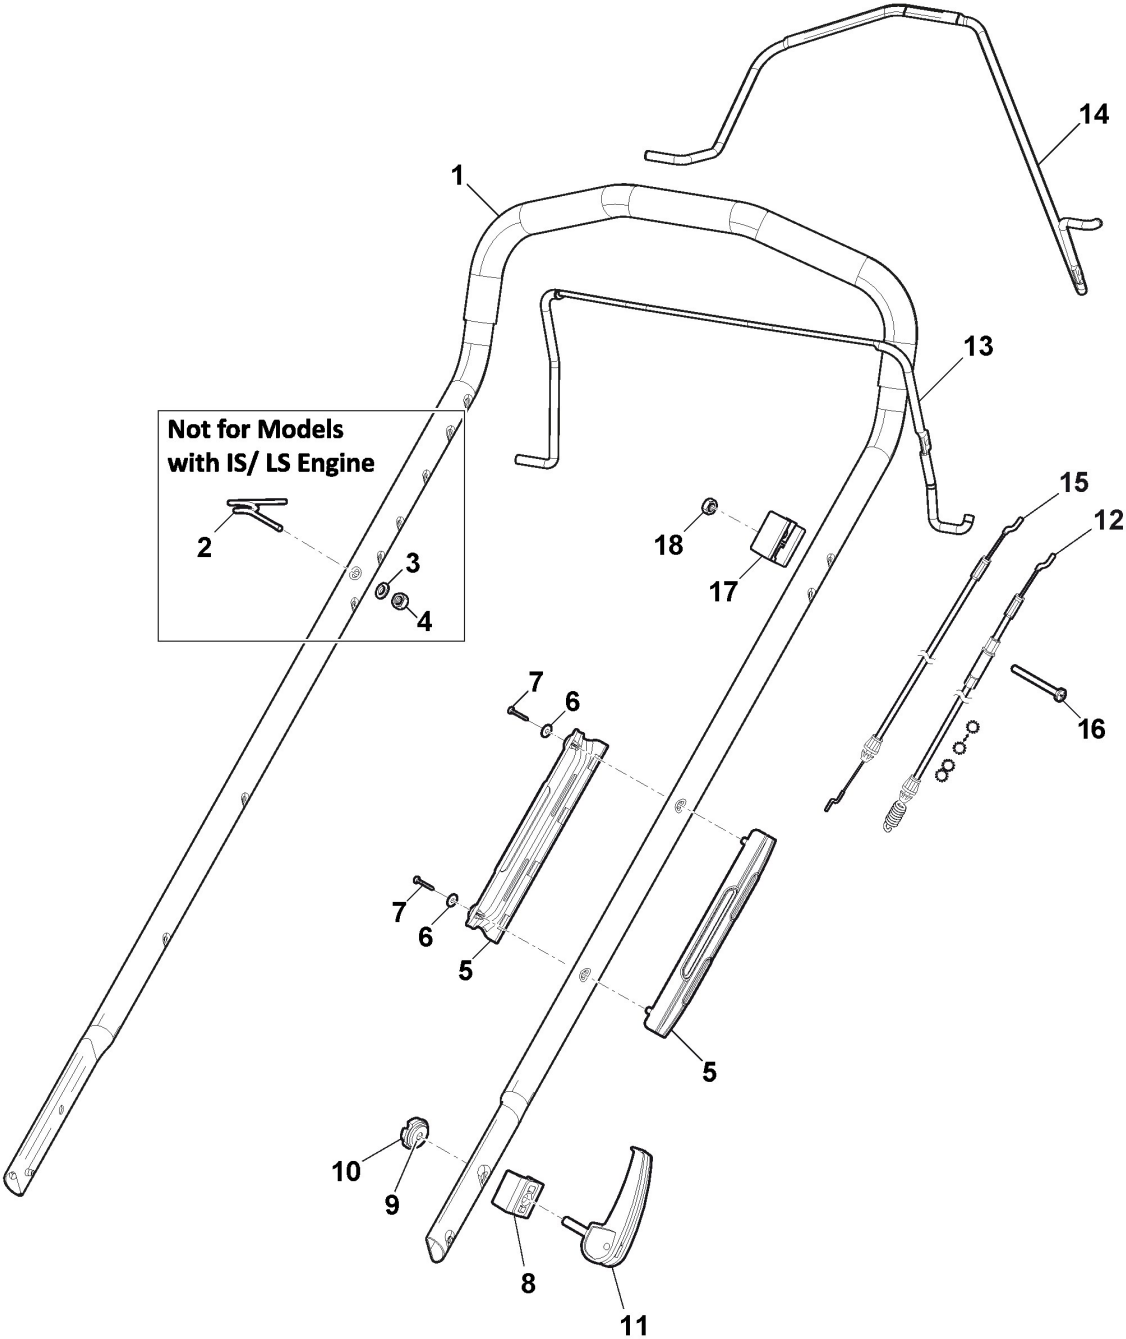

Handle, Upper Part

Zn. c.	Množ.	Kód výrobku	Popis	Poznámky	From	Až do
1	1	381007559/0	Handle, Upper Part	Black		
2	1	122430313/0	Guide Spring			
3	1	112521330/0	Washer			
4	1	112154510/0	Nut			
5	1	322806644/0	Protection	without Variator System		
6	2	112523000/1	Washer	without Variator System		
7	2	112727812/0	Screw	without Variator System		
8	2	322680017/0	Washer			
9	2	122131750/0	Nut			
10	2	322399835/0	Knob			
11	1	381003253/0	Locking Handle Lever	Black		To
11	1	381103359/1	Locking Handle Lever	Black	From	31-May-2020
12	1	381030108/0	Clutch Cable			
13	1	181003437/0	Lever, Engine Brake Black			
14	1	181003438/0	Drive Control Lever, Black			To
14	1	181003438/1	Drive Control Lever, Black		From	31-August-2015
15	1	181030070/0	Cable, Thread Engine Brake			
16	1	112727784/0	Screw	Not needed with Variator System		
17	1	322551639/0	Fixed Plate	Not needed with Variator System		To S/N
17	1	322551684/0	Cable Holder ø25	Not needed with Variator System	From S/N	20BA2WBH 072915
18	1	112154510/0	Nut