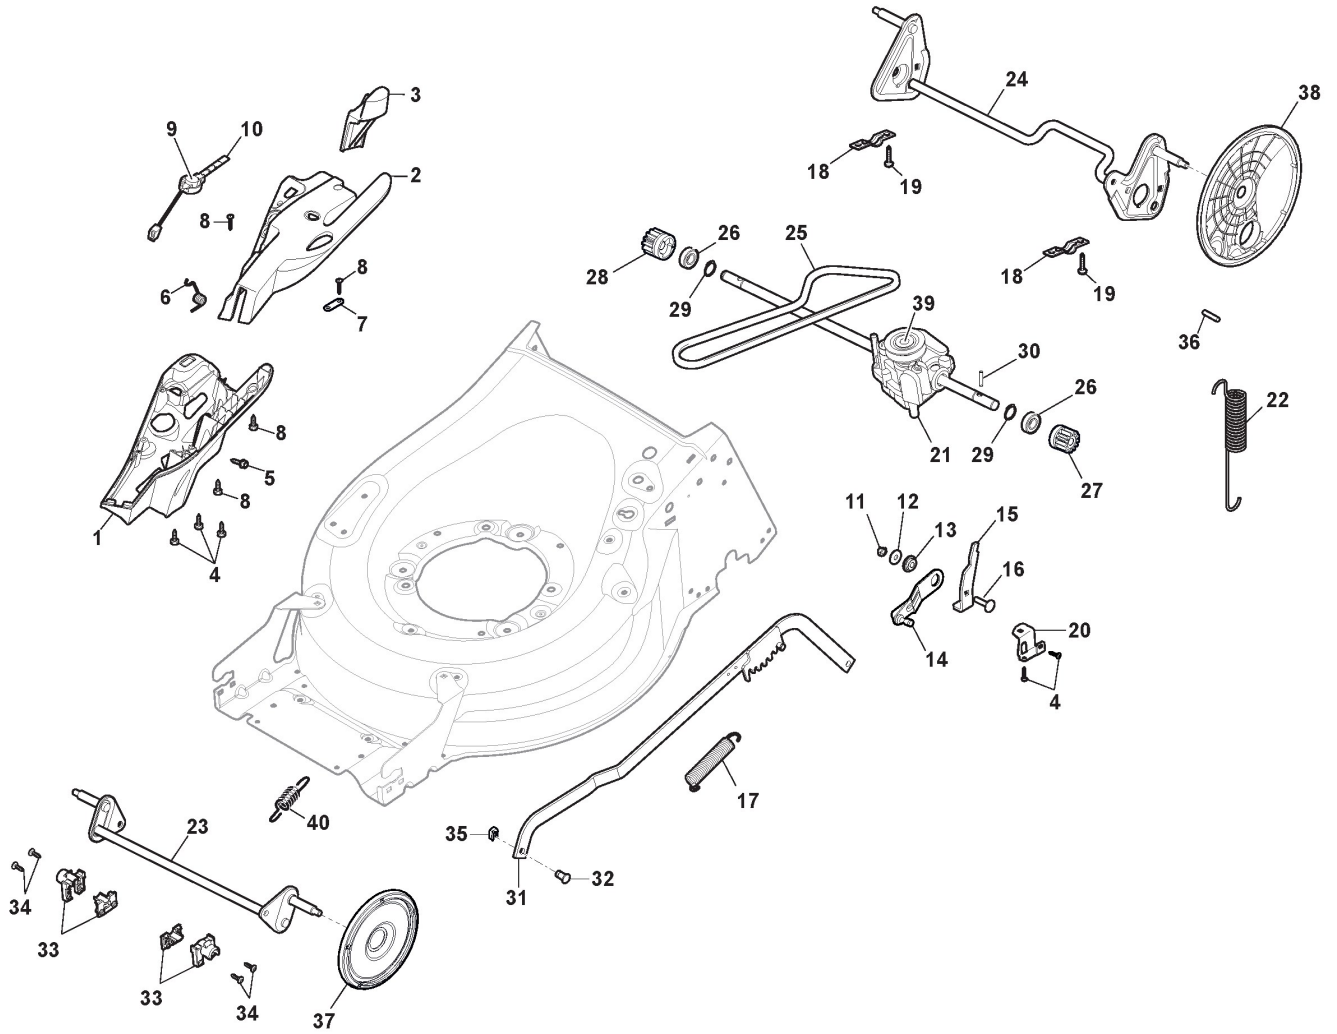

Deck And Height Adjusting

Zn. c.	Množ.	Kód výrobku	Popis	Poznámky	From	Až do
1	1	322055262/0	Lower Cover			
2	1	322055263/0	Upper Cover			
3	1	322602026/0	Button			
4	4	112728699/0	Screw		5	
5	5	125943004/0	Screw		1	
6	6	122450477/0	Spring		1	
7	7	322981471/1	Plate		1	
8	8	112728697/0	Screw		5	
9	9	322602027/0	Lens		1	
10	1	322602028/0	Visualizer			
11	1	112154510/0	Nut			
12	1	112523040/0	Washer			
13	1	122517873/0	Pin			
14	1	381003475/0	Lever, Height Adjustment			To
14	1	381003475/1	Lever, Height Adjustment		From 01-September-2015	To 31-August-2017
14	1	381003475/2	Lever, Height Adjustment		From 01-September-2015	To 31-August-2017
15	1	322778475/0	Bracket			
16	1	112815270/0	Screw			
17	1	122450480/0	Spring			
18	2	322545152/0	Plate			
19	4	112728697/0	Screw			
20	1	322778473/0	Bracket			To
20	1	322778473/1	Bracket		From 01-September-2018	To
21	1	181003114/0	Gear Box			
22	1	122450478/0	Spring			
23	1	381302885/0	Front Wheel Axle			To S/N
23	1	381302885/1	Front Wheel Axle		From S/N 20EA2WBH 012058	To S/N
24	1	381302889/0	Rear Wheel Axle			To S/N
24	1	381302889/1	Rear Wheel Axle		From S/N 20BA2WBH 082522	To S/N
25	1	1111-9199-01	V-Belt	Stiga Packed into 135063900/0		
25	1	135063900/0	Belt			
26	2	119216035/0	Bearing			
27	1	122570134/0	Left Pinion			
28	1	122570133/0	Right Pinion			
29	4	112608600/0	Seeger			
30	2	122753000/0	Pin			
31	1	381002045/0	Wheels Control Rod			To S/N
31	1	381002045/1	Wheels Control Rod		From S/N 20EA2WBH 029350	To S/N
32	2	122519823/0	Pin			
33	2	322785305/0	Support			To
33	2	322785305/1	Support		From 01-September-2015	To
34	4	112728697/0	Screw			
35	2	112000930/0	Benzing Ring			
35	2	112436051/0	Plate		From 04-January-2021	To
36	1	112645708/0	Pin			
37	2	322600145/0	Protection, Wheel	NOT for Delta Hole wheels		
38	2	322600208/0	Protection, Wheel			
39	1	122601909/0	Pulley