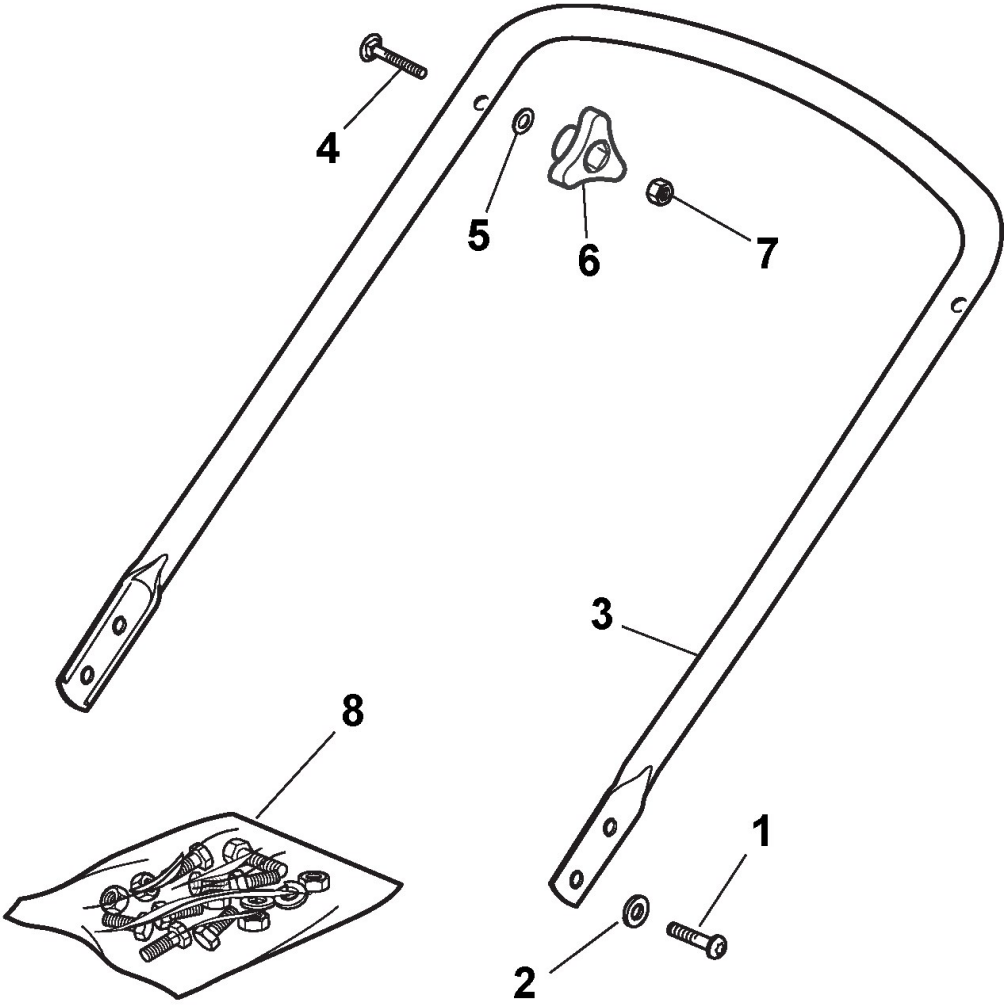

Handle, Lower Part

Zn. c.	Množ.	Kód výrobku	Popis	Poznámky	From	Až do
1	4	112760605/0	Screw			
2	4	112521350/0	Washer			
3	1	381006570/0	Handle Lower Part	Black		
4	1	112819120/0	Screw			
5	2	122671651/0	Washer			
6	2	122399900/0	Knob			
7	2	112293200/0	Nut			
8	1	381008696/0	Outfit, Screws