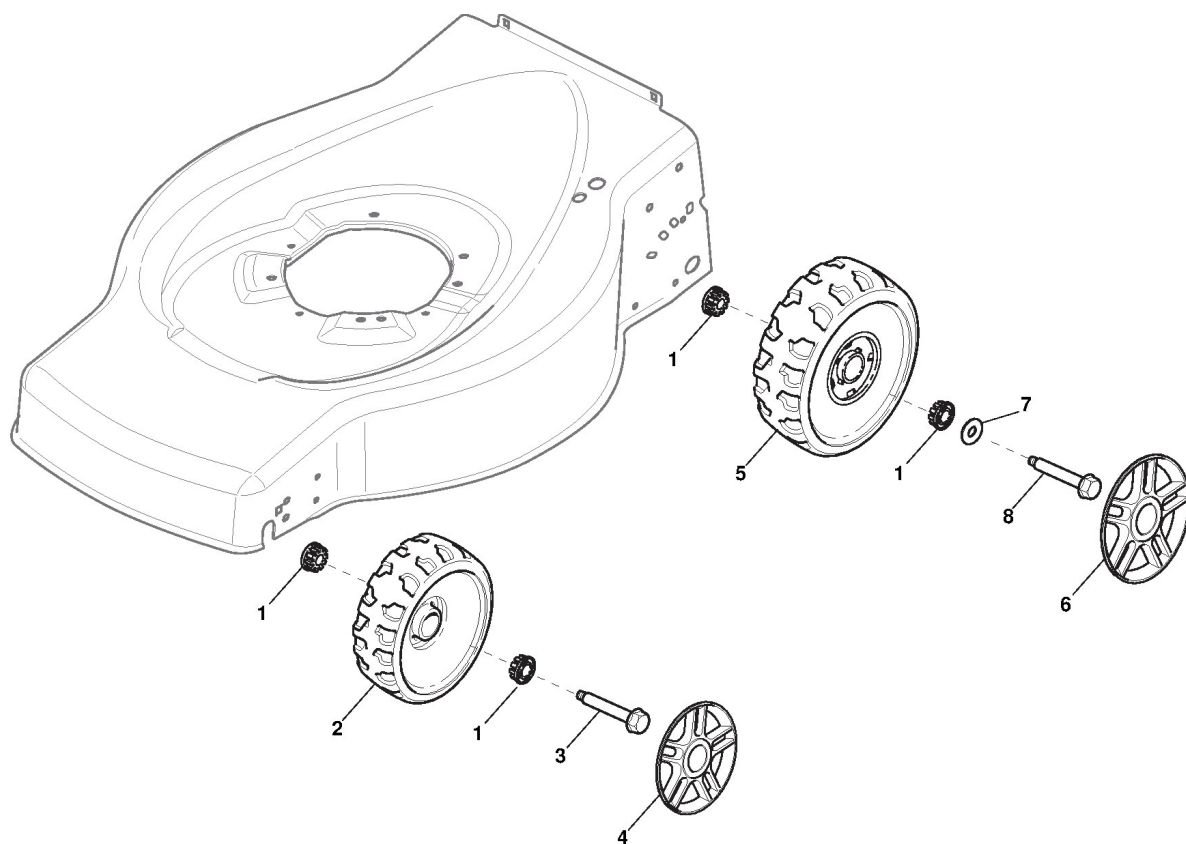

## Handle, Lower Part

Zn. c.	Množ.	Kód výrobku	Popis	Poznámky	From	Až do
1	4	112760605/0	Screw			
2	4	112521350/0	Washer			
3	1	381006570/0	Handle Lower Part	Black		
4	1	112819120/0	Screw			
5	2	122671651/0	Washer			
6	2	122399900/0	Knob			
7	2	112293200/0	Nut			
8	1	381008696/0	Outfit, Screws			

## Handle, Upper Part

Zn. c.	Množ.	Kód výrobku	Popis	Poznámky	From	Až do
1	1	381006739/0	Upper Handle	To 31-august-2011;Black without Sponge		
1	1	381006739/1	Handle, Upper Part	Black without Sponge;From 01-september-2011 To 31-august-2017		
1	1	381006739/2		Black without Sponge;From 01-september-2017		
1	1	381006745/0	Upper Handle lwith Rubber Cruiser Petrol	To 31-august-2013;Black with Sponge		
1	1	381006745/1	Handle, Upper Part with sponge handgrip	Black with Sponge;From 01-september-2013 To 31-august-2017		
1	1	381006745/2		Black with Sponge;From 01-september-2017		
2	1	122430313/0	Guide Spring			
3	1	112521330/0	Washer			
4	1	112154510/0	Nut			
5	1	118390020/0	Conduit Clip			
6	1	181003363/0	Lever, Engine Brake Black	Black;To 31-august-2011		
6	1	181003363/1	Lever, Engine Brake Black	Black;From 01-september-2011		
7	1	181030054/0	Cable, Thread Engine Brake	GGP Engine		
7	1	181030087/0	Cable, Thread Engine Brake	GGP 100cc Engine		
8	1	112727783/0	Screw			
9	1	112154510/0	Nut			
12	1	322551640/0	Plate			