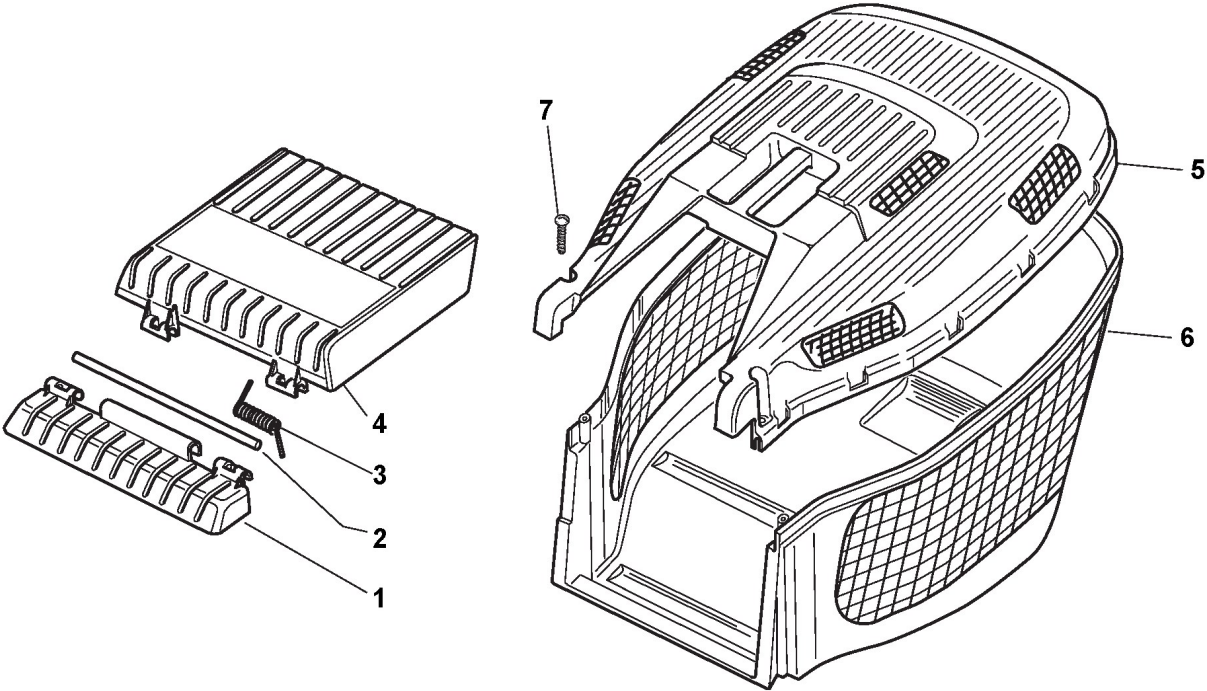

Grass-Catcher

Zn. c.	Množ.	Kód výrobku	Popis	Poznámky	From	Až do
1	1	322785136/0	Stone Guard Support, Black	Black;To 31-august-2007		
1	1	322785136/1	Stone Guard Support, Black	Black;From 01-september-2007		
2	1	122517858/0	Pin			
3	1	122450431/0	Spring			
4	1	322600099/0	Stone Guard, Black	Black;To 31-august-2008		
4	1	322600099/1	Stone Guard	Black;From 01-september-2008 To 31-august 2011		
4	1	322600099/2	Stone-Guard	Black;From 01-september-2011		
5	1	322486122/0	Grasscatcher Upper Part Black	Black		
6	1	322486128/0	Grassbox Lower Part	Black		
7	2	112728686/0	Screw