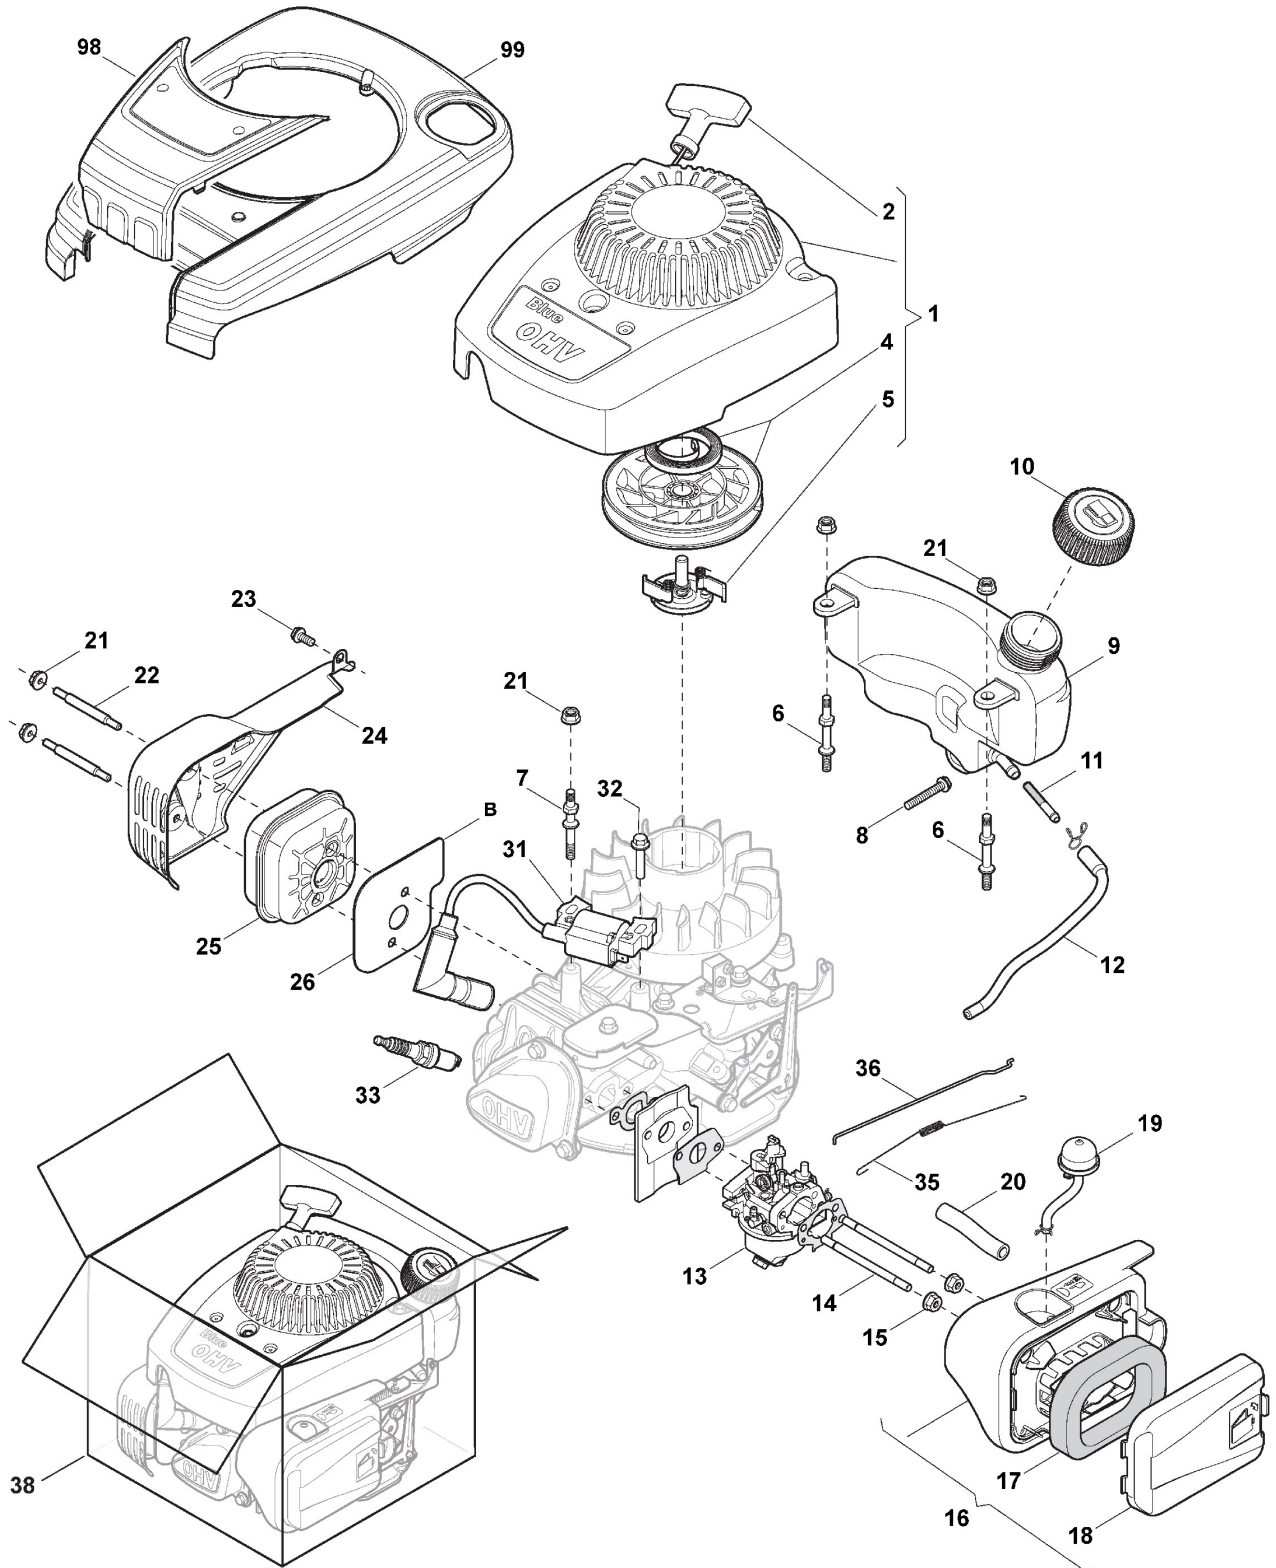

Engine - Carburettor, Tank

Zn. c.	Množ.	Kód výrobku	Popis	Poznámky	From	Až do
1	1	118550693/0	Starter Assy Cover			
2	1	118550694/0	Starter Handle			
4	1	118550695/0	Starter Pulley			
5	1	118550696/0	Starter Pawl Set			
6	2	118550713/0	Screw			
7	1	118550714/0	Screw			
8	1	112689515/0	Screw			
9	1	118550712/0	Fuel Tank			
10	1	118550711/0	Fuel Cap			
11	1	118550715/0	Fuel Filter			
12	1	118550716/0	Fuel Pipe			
13	1	118550697/0	Carburetor			
14	2	118550706/0	Screw			
15	2	112292102/0	Nut			
16	1	118550702/0	Air Cleaner Assy			
17	1	118550704/0	Air Filter			
18	1	118550703/0	Air Cleaner Cover			
19	1	118550698/0	Air Purge Pump			
20	1	118550705/0	Breather Fule Pipe			
21	2	112292102/0	Nut			
21	3	112292102/0	Nut			
22	2	118550710/0	Screw			
23	1	112735699/0	Screw			
24	1	118550709/0	Muffler Guard			
25	1	118550708/0	Muffler			
26	1	118550707/0	Muffler Gasket			
31	1	118550719/0	Electronic Coil			
32	1	112792099/0	Screw			
33	1	118550658/0	Spark Plug			
35	1	118550720/0	Spring			
36	1	118550721/0	Governor Link			
38	1	118550732/0	Engine Assembled			
98	1	322055521/0	Cover	additional parts not for all models		
99	1	322055518/0	Hood, Yellow	additional parts not for all models		
99	1	381002079/0	Black Cover Assy (pos. 98+99)	additional parts not for all models