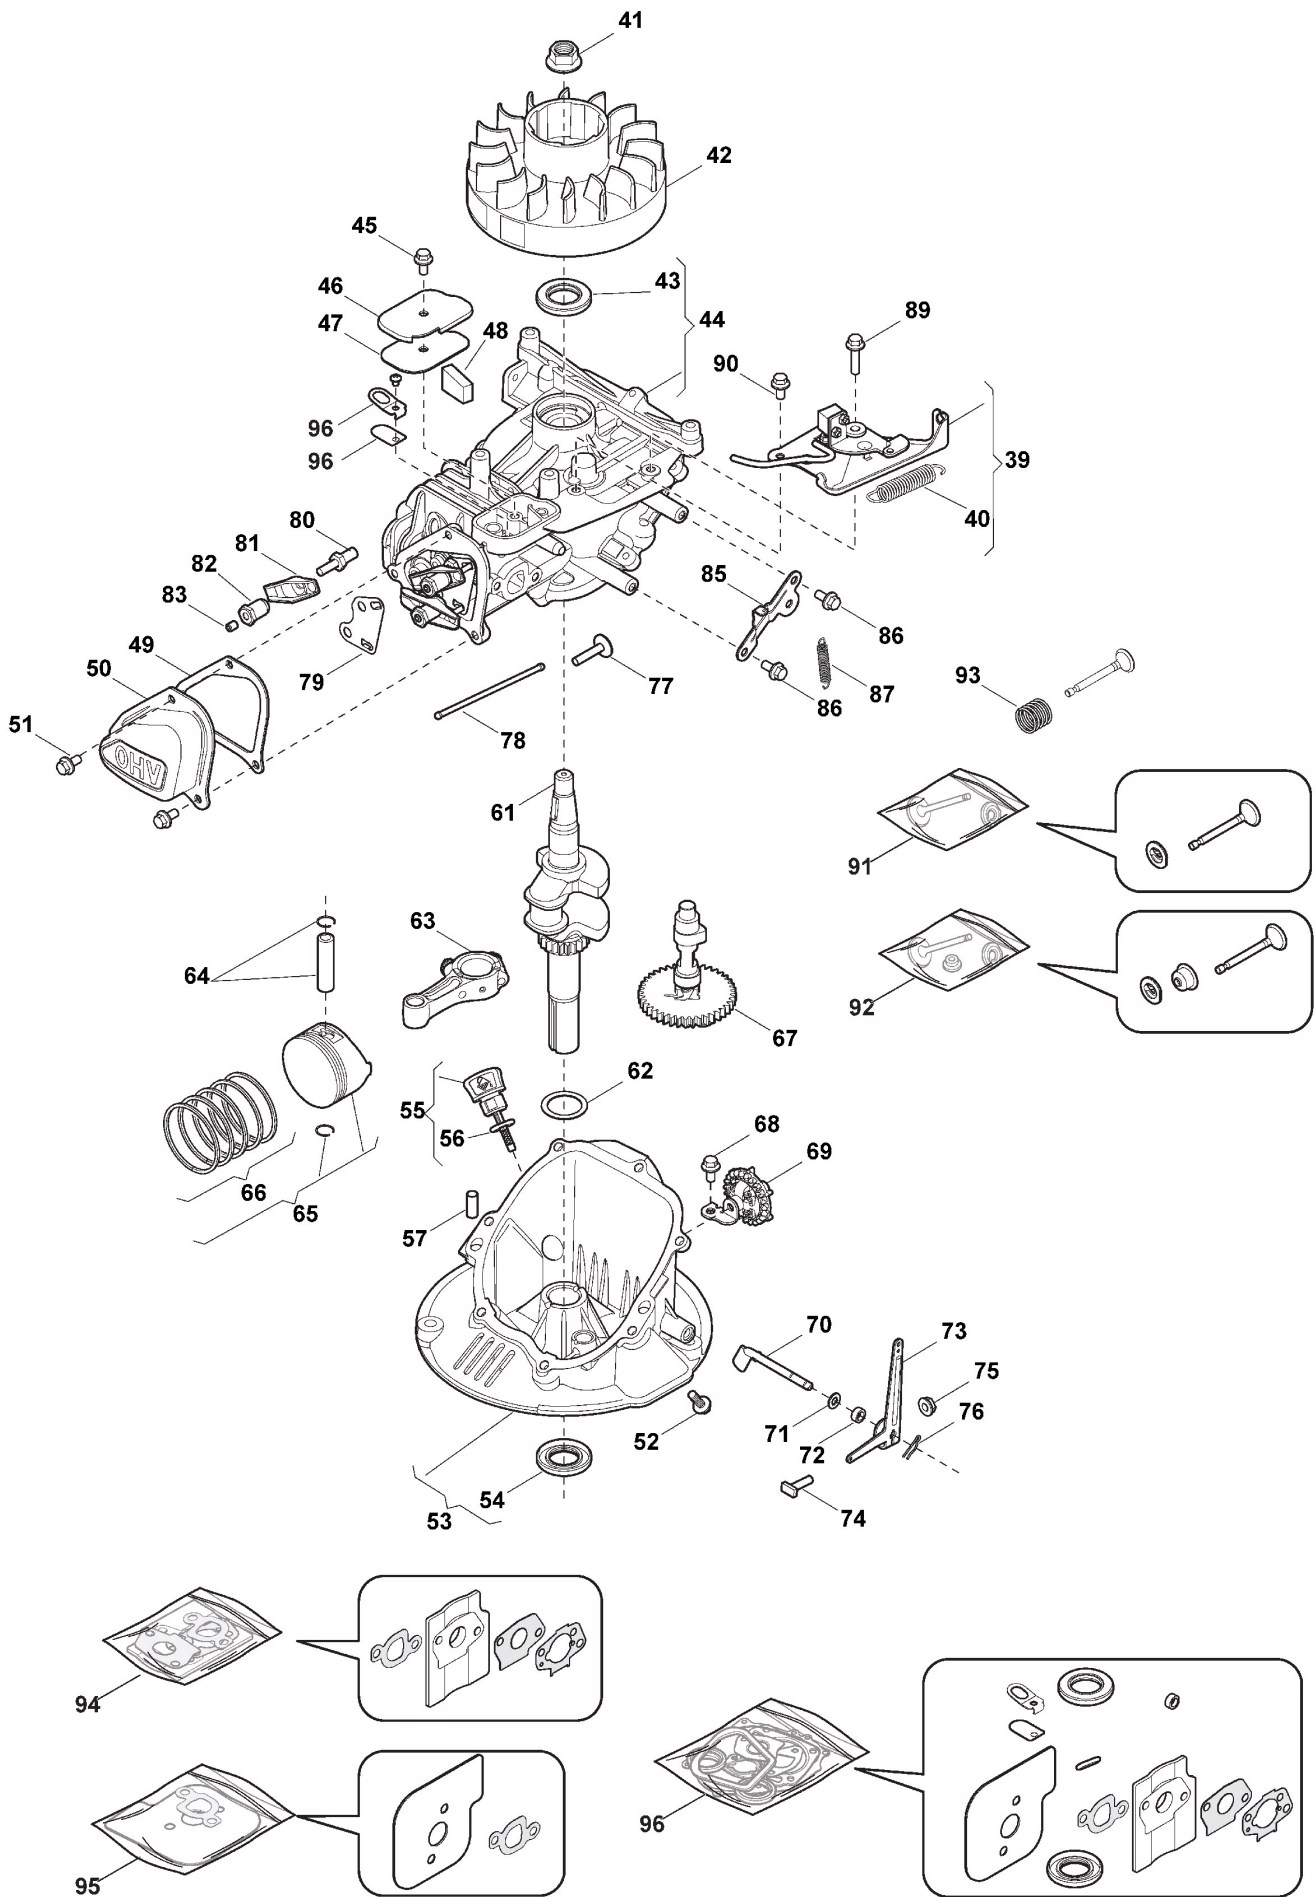

## Blade

Zn. c.	Množ.	Kód výrobku	Popis	Poznámky	From	Až do
1	1	122463012/2	Hub, Crankshaft Ø 22.2			
2	1	181004365/3	Mulching Blade			
3	1	122160400/0	Elastic Disc			
4	1	112523080/0	Washer			
5	1	112735698/0	Screw			
6	1	112139100/0	Key			
7	3	112691100/0	Screw			
8	3	112154210/0	Nut			
9	1	112521350/0	Washer	Specific for the 534 with B&S675EXi and WBE0701		

# Engine - Carburettor, Tank

Zn. c.	Množ.	Kód výrobku	Popis	Poznámky	From	Až do
1	1	118550693/0	Starter Assy Cover			
2	1	118550694/0	Starter Handle			
4	1	118550695/0	Starter Pulley			
5	1	118550696/0	Starter Pawl Set			
6	2	118550713/0	Screw			
7	1	118550714/0	Screw			
8	1	112689515/0	Screw			
9	1	118550712/0	Fuel Tank			
10	1	118550711/0	Fuel Cap			
11	1	118550715/0	Fuel Filter			
12	1	118550716/0	Fuel Pipe			
13	1	118550697/0	Carburetor			
14	2	118550706/0	Screw			
15	2	112292102/0	Nut			
16	1	118550702/0	Air Cleaner Assy			
17	1	118550704/0	Air Filter			
18	1	118550703/0	Air Cleaner Cover			
19	1	118550698/0	Air Purge Pump			
20	1	118550705/0	Breather Fule Pipe			
21	2	112292102/0	Nut			
21	3	112292102/0	Nut			
22	2	118550710/0	Screw			
23	1	112735699/0	Screw			
24	1	118550709/0	Muffler Guard			
25	1	118550708/0	Muffler			
26	1	118550707/0	Muffler Gasket			
31	1	118550719/0	Electronic Coil			
32	1	112792099/0	Screw			
33	1	118550658/0	Spark Plug			
35	1	118550720/0	Spring			
36	1	118550721/0	Governor Link			
38	1	118550732/0	Engine Assembled			
98	1	322055521/0	Cover	additional parts not for all models		
99	1	322055518/0	Hood, Yellow	additional parts not for all models		
99	1	381002079/0	Black Cover Assy (pos. 98+99)	additional parts not for all models		