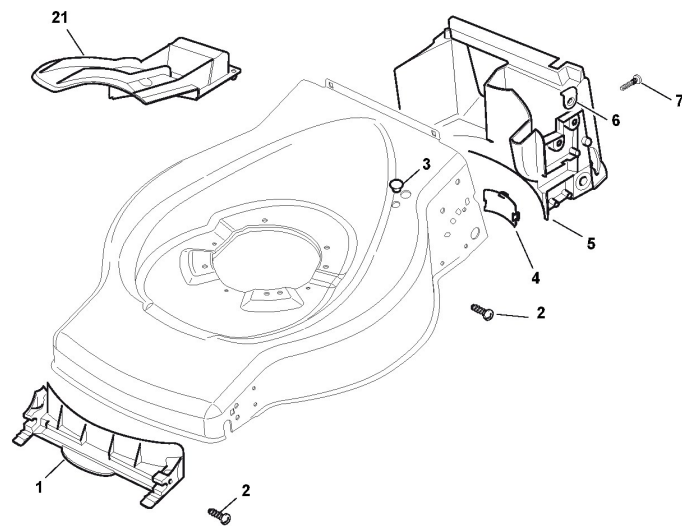

### **Spare parts list Reservdelar Repuestos Ersatzteile Pièces détachées Reserve onderdelen Catalogo ricambi**

- Use ST. S.p.A. Genuine Spare Parts specified in the parts list for repair and/or replacement.
- The contents described in the parts list may change due to improvement.
- The drawings of the spare parts are only indicative And might Not represent the part in question exactly.
- The indications "right" - "left" - "front" - "rear" refer to the position of the operator when using the machine.
- When placing orders of parts for repair And/Or replacement, make sure that the illustrated parts list Is the one applying to the machine's year of manufacture, as shown on the identification plate attached to the machine.

## Deck And Height Adjusting

Zn. c.	Množ.	Kód výrobku	Popis	Poznámky	From	Až do
1	1	381002538/0	Red Deck			
2	4	122131750/0	Nut			
3	2	322735557/0	Sector, Height Adjustment			
4	2	381003306/0	Lever, Height Adjustment			
5	2	322600096/0	Protection, Wheel	To 31-august-2007		
5	2	322600170/0	Protection, Wheel	From 01-september-2007		
6	2	122524324/0	Pin			
7	4	112155000/0	Nut			
8	2	325670011/0	Antifriction Washer			
13	1	122033364/0	Rear Stiffening Axle			
14	2	381003307/0	Lever, Height Adjustment			
15	2	322600098/0	Wheel			
19	2	122671651/0	Washer	To 31-august-2006		
19	2	325670011/0	Antifriction Washer	From 01-september-2006		
20	2	112530150/0	Spring Washer			
21	2	122675100/0	Washer	From 01-March-2018		