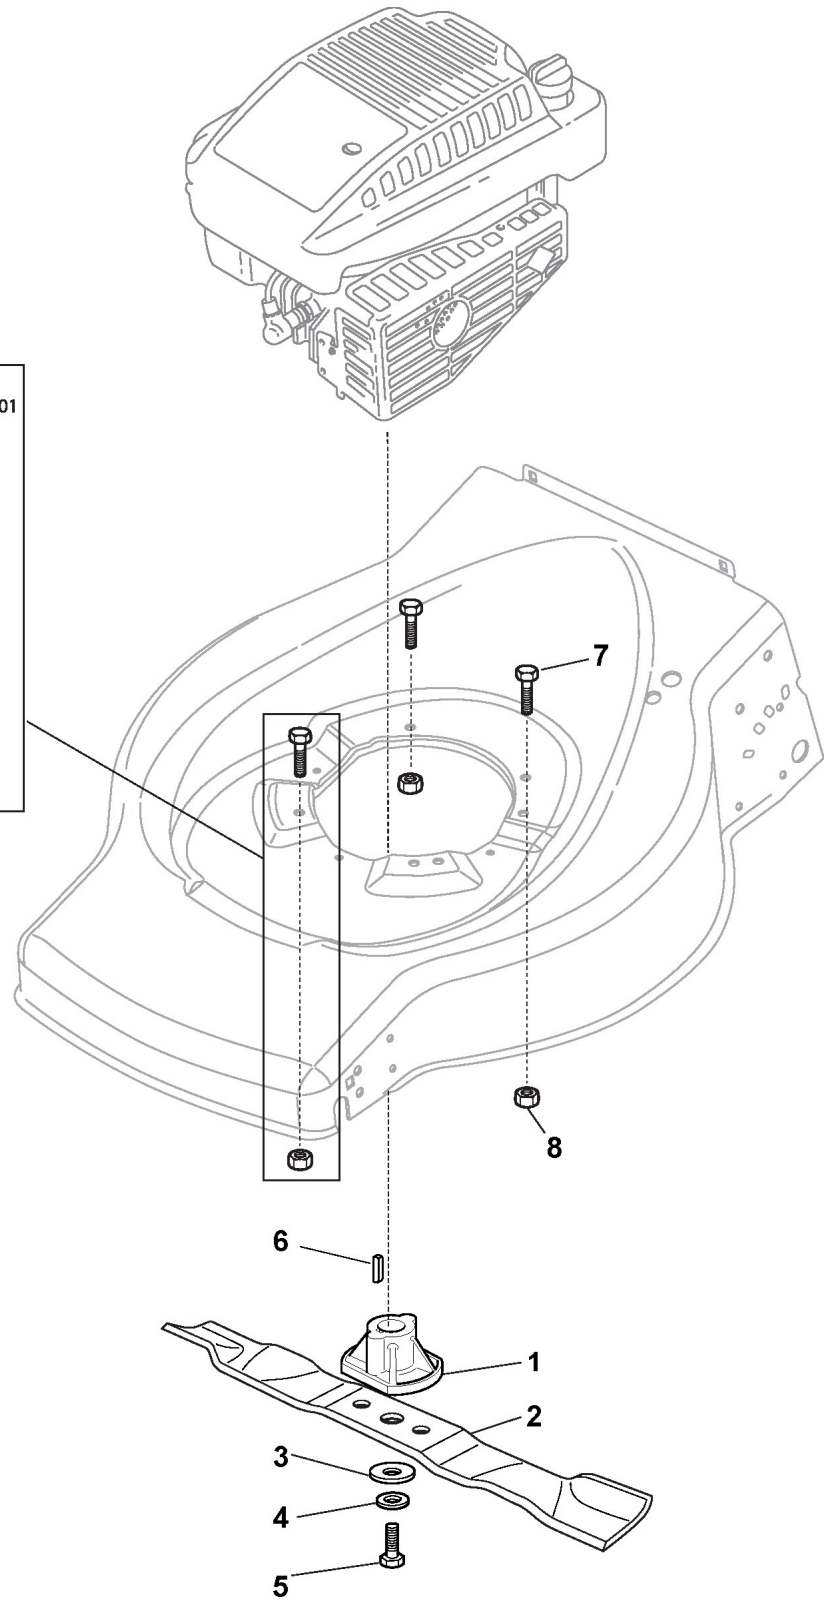

Specific for the 534
with B&S675EXi and WBE0701

Blade

Zn. c.	Množ.	Kód výrobku	Popis	Poznámky	From	Až do
1	1	122463012/2	Hub, Crankshaft Ø 22.2			
2	1	181004365/3	Mulching Blade			
3	1	122160400/0	Elastic Disc			
4	1	112523080/0	Washer			
5	1	112735698/0	Screw			
6	1	112139100/0	Key			
7	3	112691100/0	Screw			
8	3	112154210/0	Nut			
9	1	112521350/0	Washer	Specific for the 534 with B&S675EXi and WBE0701