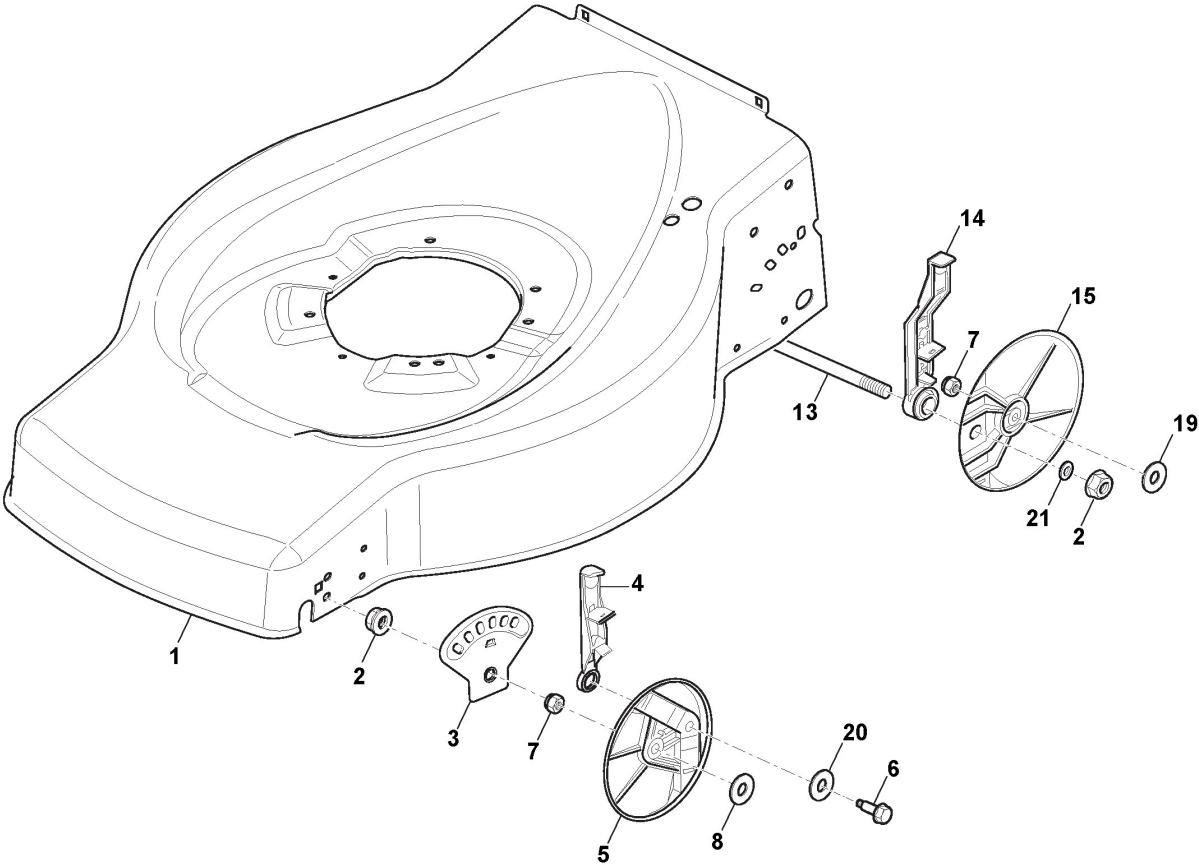

## Deck And Height Adjusting

Zn. c.	Množ.	Kód výrobku	Popis	Poznámky	From	Až do
1	1	381002538/0	Red Deck			
2	4	122131750/0	Nut			
3	2	322735557/0	Sector, Height Adjustment			
4	2	381003306/0	Lever, Height Adjustment			
5	2	322600096/0	Protection, Wheel	To 31-august-2007		
5	2	322600170/0	Protection, Wheel	From 01-september-2007		
6	2	122524324/0	Pin			
7	4	112155000/0	Nut			
8	2	325670011/0	Antifriction Washer			
13	1	122033364/0	Rear Stiffening Axle			
14	2	381003307/0	Lever, Height Adjustment			
15	2	322600098/0	Wheel			
19	2	122671651/0	Washer	To 31-august-2006		
19	2	325670011/0	Antifriction Washer	From 01-september-2006		
20	2	112530150/0	Spring Washer			
21	2	122675100/0	Washer	From 01-March-2018		

## Handle, Upper Part

Zn. c.	Množ.	Kód výrobku	Popis	Poznámky	From	Až do
1	1	381006739/0	Upper Handle	To 31-august-2011;Black without Sponge		
1	1	381006739/1	Handle, Upper Part	Black without Sponge;From 01-september-2011 To 31-august-2017		
1	1	381006739/2		Black without Sponge;From 01-september-2017		
1	1	381006745/0	Upper Handle lwith Rubber Cruiser Petrol	To 31-august-2013;Black with Sponge		
1	1	381006745/1	Handle, Upper Part with sponge handgrip	Black with Sponge;From 01-september-2013 To 31-august-2017		
1	1	381006745/2		Black with Sponge;From 01-september-2017		
2	1	122430313/0	Guide Spring			
3	1	112521330/0	Washer			
4	1	112154510/0	Nut			
5	1	118390020/0	Conduit Clip			
6	1	181003363/0	Lever, Engine Brake Black	Black;To 31-august-2011		
6	1	181003363/1	Lever, Engine Brake Black	Black;From 01-september-2011		
7	1	181030054/0	Cable, Thread Engine Brake	GGP Engine		
7	1	181030087/0	Cable, Thread Engine Brake	GGP 100cc Engine		
8	1	112727783/0	Screw			
9	1	112154510/0	Nut			
12	1	322551640/0	Plate			