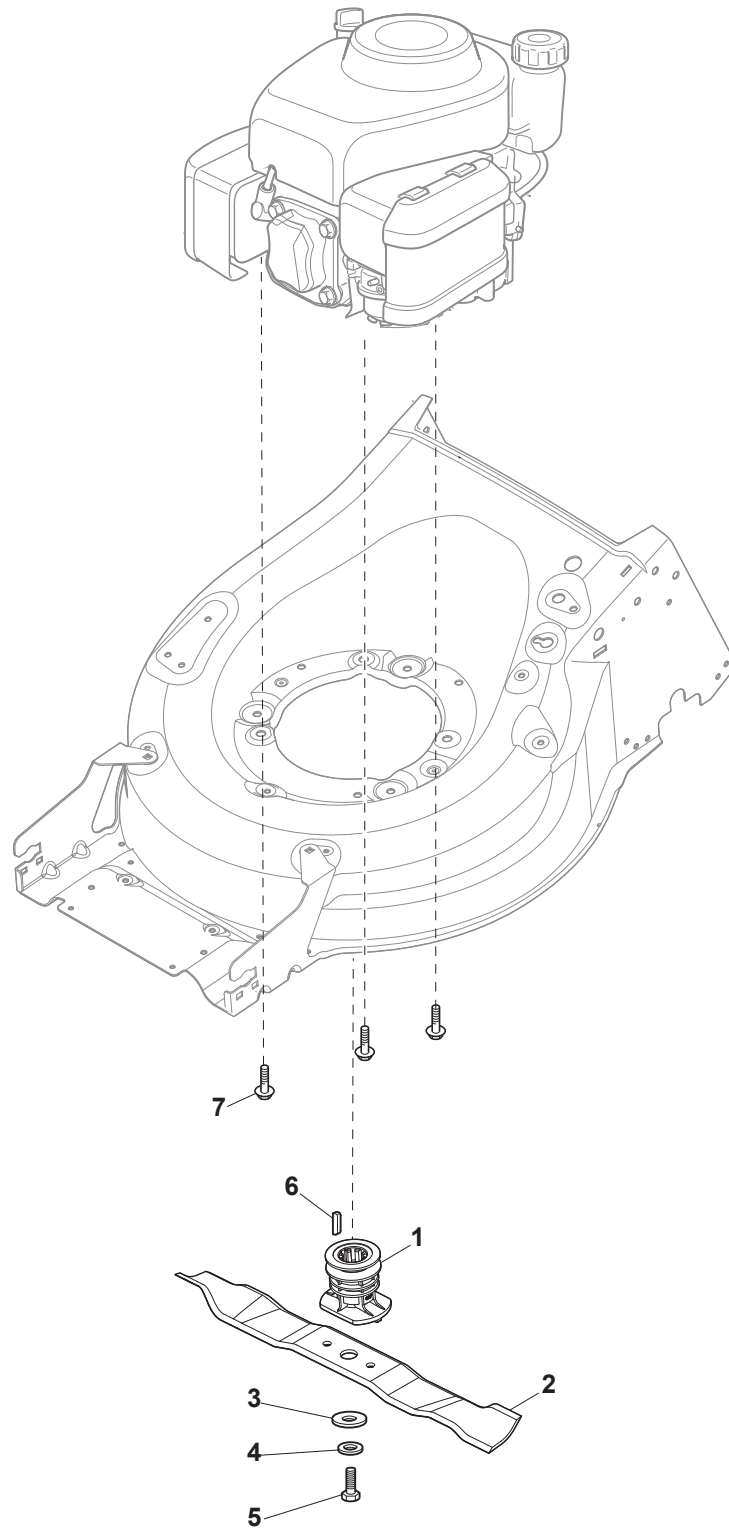

Fig.	Q.ty	Part No	Description	Notes
1	1	381007559/0	Handle, Upper Part	Black
2	1	122430313/0	Guide Spring	
3	1	112521330/0	Washer	
4	1	112154510/0	Nut	
5	2	322806644/0	Protection	
6	4	112523000/1	Washer	
7	4	112727812/0	Screw	
8	2	322680017/0	Washer	
9	2	122131750/0	Nut	
10	2	322399835/0	Knob	
11	1	381003253/0	Locking Handle Lever	Black
12	1	381030108/0	Clutch Cable	
13	1	181003437/0	Lever, Engine Brake Black	
14	1	181003438/1	Drive Control Lever, Black	
15	1	181030070/0	Cable, Thread Engine Brake	
16	1	112727784/0	Screw	
17	1	322551639/0	Fixed Plate	
18	1	112154510/0	Nut	

Fig.	Q.ty	Part No	Description	Notes
1	8	119216035/0	Bearing	
2	2	381007416/2	Wheel	
3	2	322110643/0	Hub Cap Grey	Grey
4	2	381007417/2	Wheel	
5	2	322110644/0	Hub Cap Grey	Grey
6	6	112728706/0	Screw	
7	2	322120115/0	Wheels Crown	
8	2	122170845/0	Spacer	

Fig.	Q.ty	Part No	Description	Notes
1	1	381005195/0	Bracket-RH	Black
2	1	381005197/0	Bracket-LH	Black
3	6	112727801/0	Screw	
4	2	322545213/0	Plate	
5	1	322600310/0	Rear Door	Not for TR/E models
6	1	322108316/0	Conveyor	
7	6	112728699/0	Screw	
8	1	322060271/1	Carter Mulching	
9	2	112735645/0	Screw	
10	2	112154510/0	Nut	
11	2	112815205/0	Screw	
12	2	112521330/0	Washer	
13	1	119035000/0	Or Ring	
14	1	112728697/0	Screw	
15	1	322034002/0	Washing Connection	
16	1	322140246/0	Deflector	
17	1	112645708/0	Pin	

Fig.	Q.ty	Part No	Description	Notes
1	1	322108315/0	Conveyor	
2	1	322600309/0	Stone Guard, Black	
3	1	122450456/0	Spring	
4	2	112604896/0	Crown Fastener	
5	2	112727803/0	Screw	
6	1	322806639/0	Fulcrum Pin	
7	2	112154510/0	Nut	
8	1	122517869/1	Pin	
9	2	118203853/0	Cap	