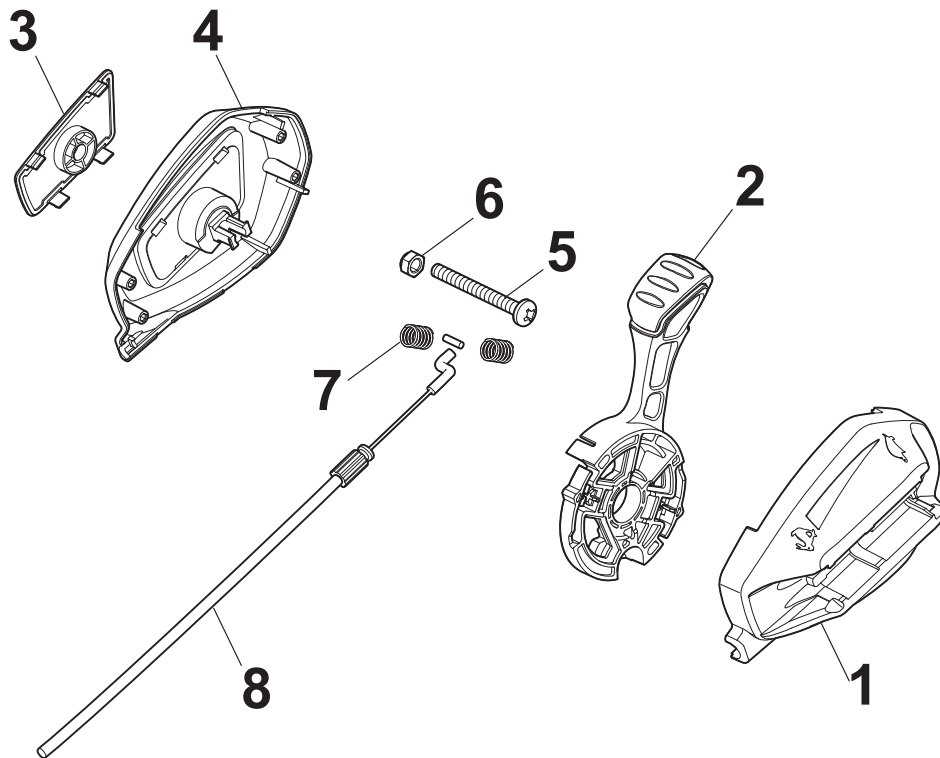

Fig.	Q.ty	Part No	Description	Notes
1	1	381007559/0	Handle, Upper Part	Black
2	1	122430313/0	Guide Spring	
3	1	112521330/0	Washer	
4	1	112154510/0	Nut	
5	2	322806644/0	Protection	
6	4	112523000/1	Washer	
7	4	112727812/0	Screw	
8	2	322680017/0	Washer	
9	2	122131750/0	Nut	
10	2	322399835/0	Knob	
11	1	381003253/0	Locking Handle Lever	Black
12	1	381030108/0	Clutch Cable	
13	1	181003437/0	Lever, Engine Brake Black	
14	1	181003438/1	Drive Control Lever, Black	
15	1	181030070/0	Cable, Thread Engine Brake	
16	1	112727784/0	Screw	
17	1	322551639/0	Fixed Plate	
18	1	112154510/0	Nut	

Fig.	Q.ty	Part No	Description	Notes
1	1	322722817/0	External Protection	
2	1	381007227/0	Variator Lever Assy	
3	1	322820086/0	Cap	
4	1	322722818/0	Internal Protection	
5	1	112727788/0	Screw	
6	1	112154510/0	Nut	
7	2	122450487/0	Spring	
8	1	381030117/0	Variator Cable	

Fig.	Q.ty	Part No	Description	Notes
1	8	119216035/0	Bearing	
2	2	381007416/2	Wheel	
3	2	322110643/0	Hub Cap Grey	Grey
4	2	381007417/2	Wheel	
5	2	322110644/0	Hub Cap Grey	Grey
6	6	112728706/0	Screw	
7	2	322120115/0	Wheels Crown	
8	2	122170845/0	Spacer	