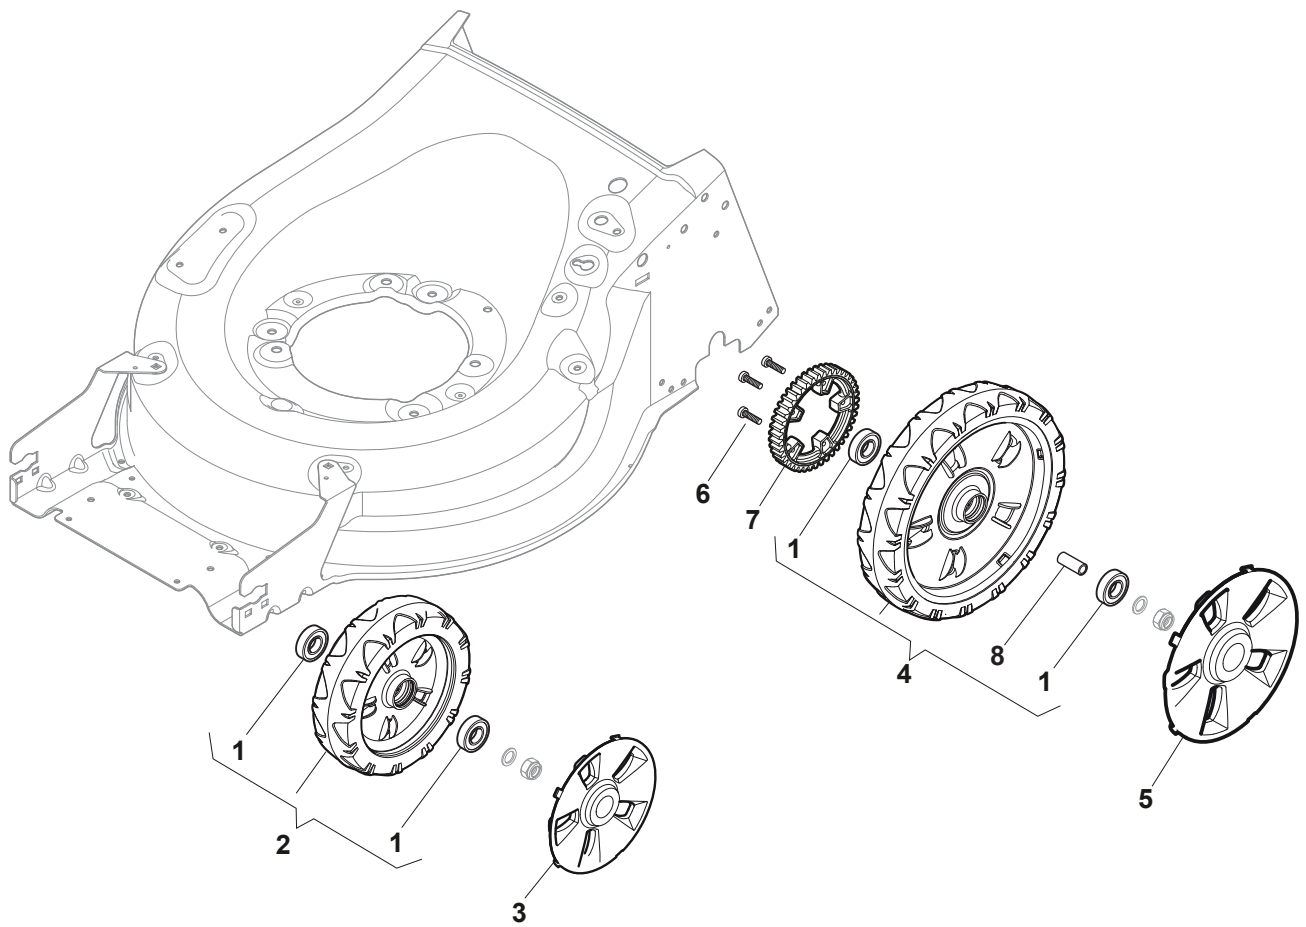

Fig.	Q.ty	Part No	Description	Notes
1	1	381007559/0	Handle, Upper Part	Black
2	1	122430313/0	Guide Spring	
3	1	112521330/0	Washer	
4	1	112154510/0	Nut	
5	2	322806644/0	Protection	
6	4	112523000/1	Washer	
7	4	112727812/0	Screw	
8	2	322680017/0	Washer	
9	2	122131750/0	Nut	
10	2	322399835/0	Knob	
11	1	381003253/0	Locking Handle Lever	Black
12	1	381030108/0	Clutch Cable	
13	1	181003437/0	Lever, Engine Brake Black	
14	1	181003438/1	Drive Control Lever, Black	
15	1	181030070/0	Cable, Thread Engine Brake	
16	1	112727784/0	Screw	
17	1	322551639/0	Fixed Plate	
18	1	112154510/0	Nut	

Fig.	Q.ty	Part No	Description	Notes
1	1	322722817/0	External Protection	
2	1	381007227/0	Variator Lever Assy	
3	1	322820086/0	Cap	
4	1	322722818/0	Internal Protection	
5	1	112727788/0	Screw	
6	1	112154510/0	Nut	
7	2	122450487/0	Spring	
8	1	381030117/0	Variator Cable	

Fig.	Q.ty	Part No	Description	Notes
1	8	119216035/0	Bearing	
2	2	381007416/2	Wheel	
3	2	322110643/0	Hub Cap Grey	Grey
4	2	381007417/2	Wheel	
5	2	322110644/0	Hub Cap Grey	Grey
6	6	112728706/0	Screw	
7	2	322120115/0	Wheels Crown	
8	2	122170845/0	Spacer	

Fig.	Q.ty	Part No	Description	Notes
1	1	322108315/0	Conveyor	
2	1	322600309/0	Stone Guard, Black	
3	1	122450456/0	Spring	
4	2	112604896/0	Crown Fastener	
5	2	112727803/0	Screw	
6	1	322806639/0	Fulcrum Pin	
7	2	112154510/0	Nut	
8	1	122517869/1	Pin	
9	2	118203853/0	Cap	