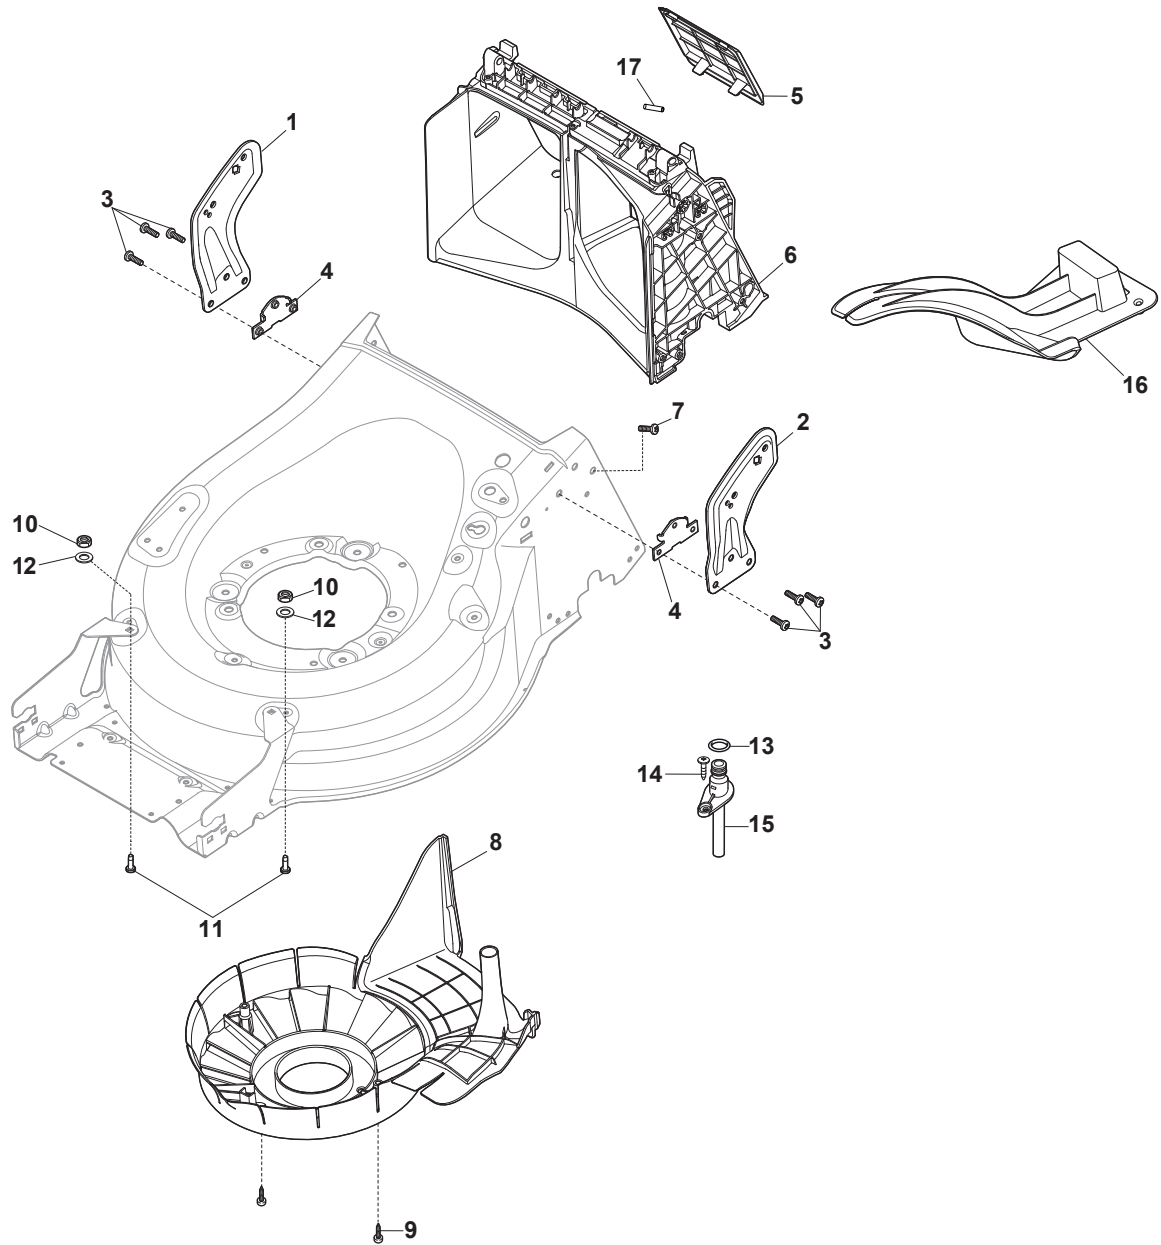

Fig.	Q.ty	Part No	Description	Notes
1	1	381007559/0	Handle, Upper Part	Black
2	1	122430313/0	Guide Spring	
3	1	112521330/0	Washer	
4	1	112154510/0	Nut	
5	2	322806644/0	Protection	
6	4	112523000/1	Washer	
7	4	112727812/0	Screw	
8	2	322680017/0	Washer	
9	2	122131750/0	Nut	
10	2	322399835/0	Knob	
11	1	381003253/0	Locking Handle Lever	Black
12	1	381030108/0	Clutch Cable	
13	1	181003437/0	Lever, Engine Brake Black	
14	1	181003438/1	Drive Control Lever, Black	
15	1	181030070/0	Cable, Thread Engine Brake	
16	1	112727784/0	Screw	
17	1	322551639/0	Fixed Plate	
18	1	112154510/0	Nut	

Fig.	Q.ty	Part No	Description	Notes
1	8	119216035/0	Bearing	
2	2	381007416/2	Wheel	
3	2	322110643/0	Hub Cap Grey	Grey
4	2	381007417/2	Wheel	
5	2	322110644/0	Hub Cap Grey	Grey
6	6	112728706/0	Screw	
7	2	322120115/0	Wheels Crown	
8	2	122170845/0	Spacer	

Fig.	Q.ty	Part No	Description	Notes
1	1	381005195/0	Bracket-RH	Black
2	1	381005197/0	Bracket-LH	Black
3	6	112727801/0	Screw	
4	2	322545213/0	Plate	
5	1	322600310/0	Rear Door	Not for TR/E models
6	1	322108316/0	Conveyor	
7	6	112728699/0	Screw	
8	1	322060271/1	Carter Mulching	
9	2	112735645/0	Screw	
10	2	112154510/0	Nut	
11	2	112815205/0	Screw	
12	2	112521330/0	Washer	
13	1	119035000/0	Or Ring	
14	1	112728697/0	Screw	
15	1	322034002/0	Washing Connection	
16	1	322140246/0	Deflector	
17	1	112645708/0	Pin	

Fig.	Q.ty	Part No	Description	Notes
1	1	322108315/0	Conveyor	
2	1	322600309/0	Stone Guard, Black	
3	1	122450456/0	Spring	
4	2	112604896/0	Crown Fastener	
5	2	112727803/0	Screw	
6	1	322806639/0	Fulcrum Pin	
7	2	112154510/0	Nut	
8	1	122517869/1	Pin	
9	2	118203853/0	Cap	