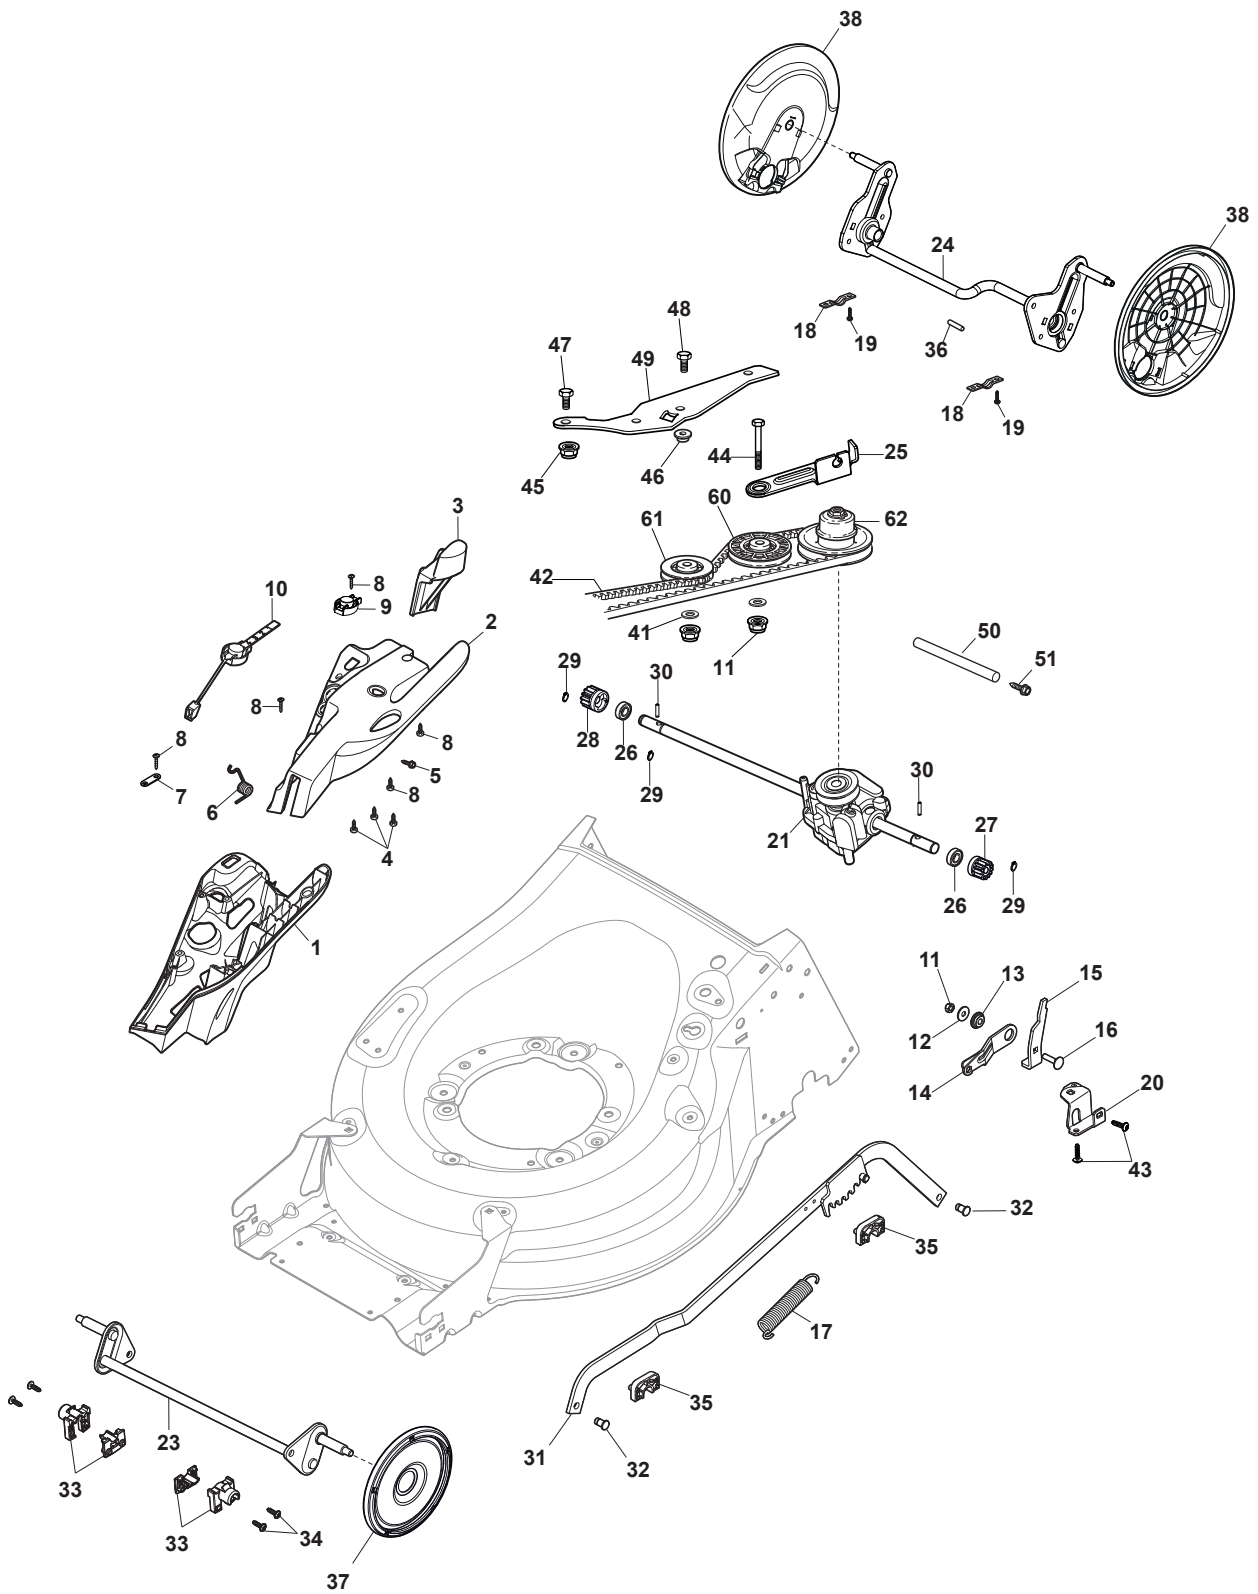

THIS INFORMATION IS NOT INTENDED FOR SALE OR RESALE, AND THIS NOTICE MUST REMAIN ON ALL COPIES.

Fig.	Q.ty	Part No	Description	Notes
1	1	322055264/0	Lower Cover	
2	1	322055265/0	Upper Cover	
3	1	322602026/0	Button	
4	5	112728699/0	Screw	
5	1	125943004/0	Screw	
6	1	122450477/0	Spring	
7	1	322981471/1	Plate	
8	5	112728697/0	Screw	
9	1	322602027/0	Lens	
10	1	322602028/0	Visualizer	
11	1	112154510/0	Nut	
12	1	112523040/0	Washer	
13	1	122517873/0	Pin	
14	1	381003475/1	Lever, Height Adjustment	
15	1	322778475/0	Bracket	
16	1	112815270/0	Screw	
17	1	122450480/0	Spring	
18	2	322545152/0	Plate	
19	4	112728697/0	Screw	
20	1	322778477/0	Bracket	
21	1	181003116/0	Gear Box	
23	1	381302883/0	Front Wheel Axle	
24	1	381302889/0	Rear Wheel Axle	
25	1	322806647/0	Bracket	
26	2	119216035/0	Bearing	
27	1	122570134/0	Left Pinion	
28	1	122570133/0	Right Pinion	
29	4	112608600/0	Seeger	
30	2	122753000/0	Pin	
31	1	381002046/0	Wheels Control Rod	
32	2	122519823/0	Pin	
33	2	322785305/1	Support	
34	4	112728697/0	Screw	
35	2	112436051/0	Plate	
36	1	112645708/0	Pin	
37	2	322600247/0	Protection, Wheel	Not for DELTA Wheels
38	2	322600208/0	Protection, Wheel	
41	2	112523050/0	Washer	
42	1	135064379/0	Belt	
43	5	112728704/1	Screw	
44	1	112674550/0	Screw	
45	2	112154210/0	Nut	
46	1	122671656/0	Washer	
47	2	112792611/0	Screw	
48	2	112689500/0	Screw	
49	1	322806649/0	Bracket	
50	1	322608567/0	Axle	
51	2	112735120/0	Screw	
60	1	122601914/0	Pulley	
61	1	122601915/0	Pulley	
62	1	122601932/0	Pulley	