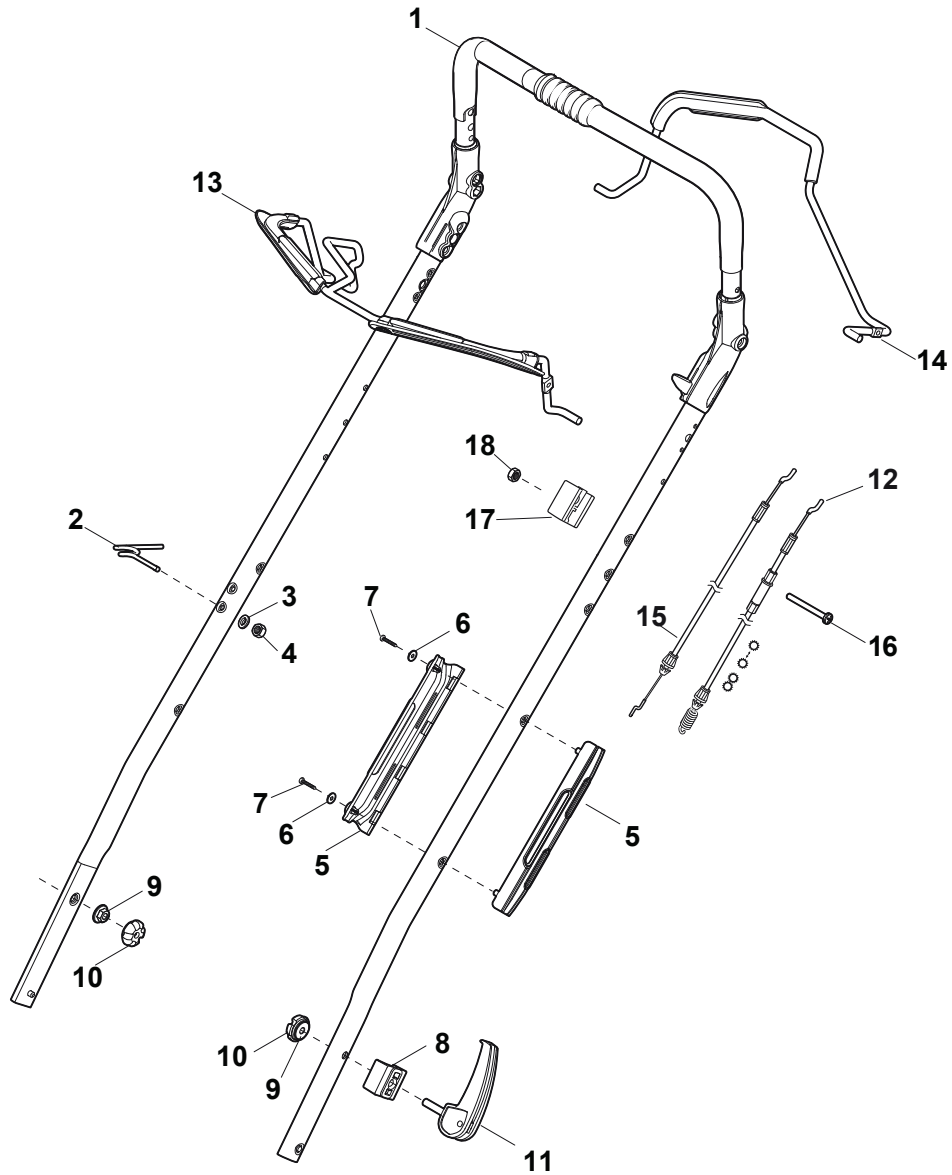

Fig.	Q.ty	Part No	Description	Notes
1	1	381007559/0	Handle, Upper Part	Black
2	1	122430313/0	Guide Spring	
3	1	112521330/0	Washer	
4	1	112154510/0	Nut	
5	2	322806644/0	Protection	
6	4	112523000/1	Washer	
7	4	112727812/0	Screw	
8	2	322680017/0	Washer	
9	2	122131750/0	Nut	
10	2	322399835/0	Knob	
11	1	381003253/0	Locking Handle Lever	Black
12	1	381030108/0	Clutch Cable	
13	1	181003437/0	Lever, Engine Brake Black	
14	1	181003438/1	Drive Control Lever, Black	
15	1	181030070/0	Cable, Thread Engine Brake	
16	1	112727784/0	Screw	
17	1	322551639/0	Fixed Plate	
18	1	112154510/0	Nut	