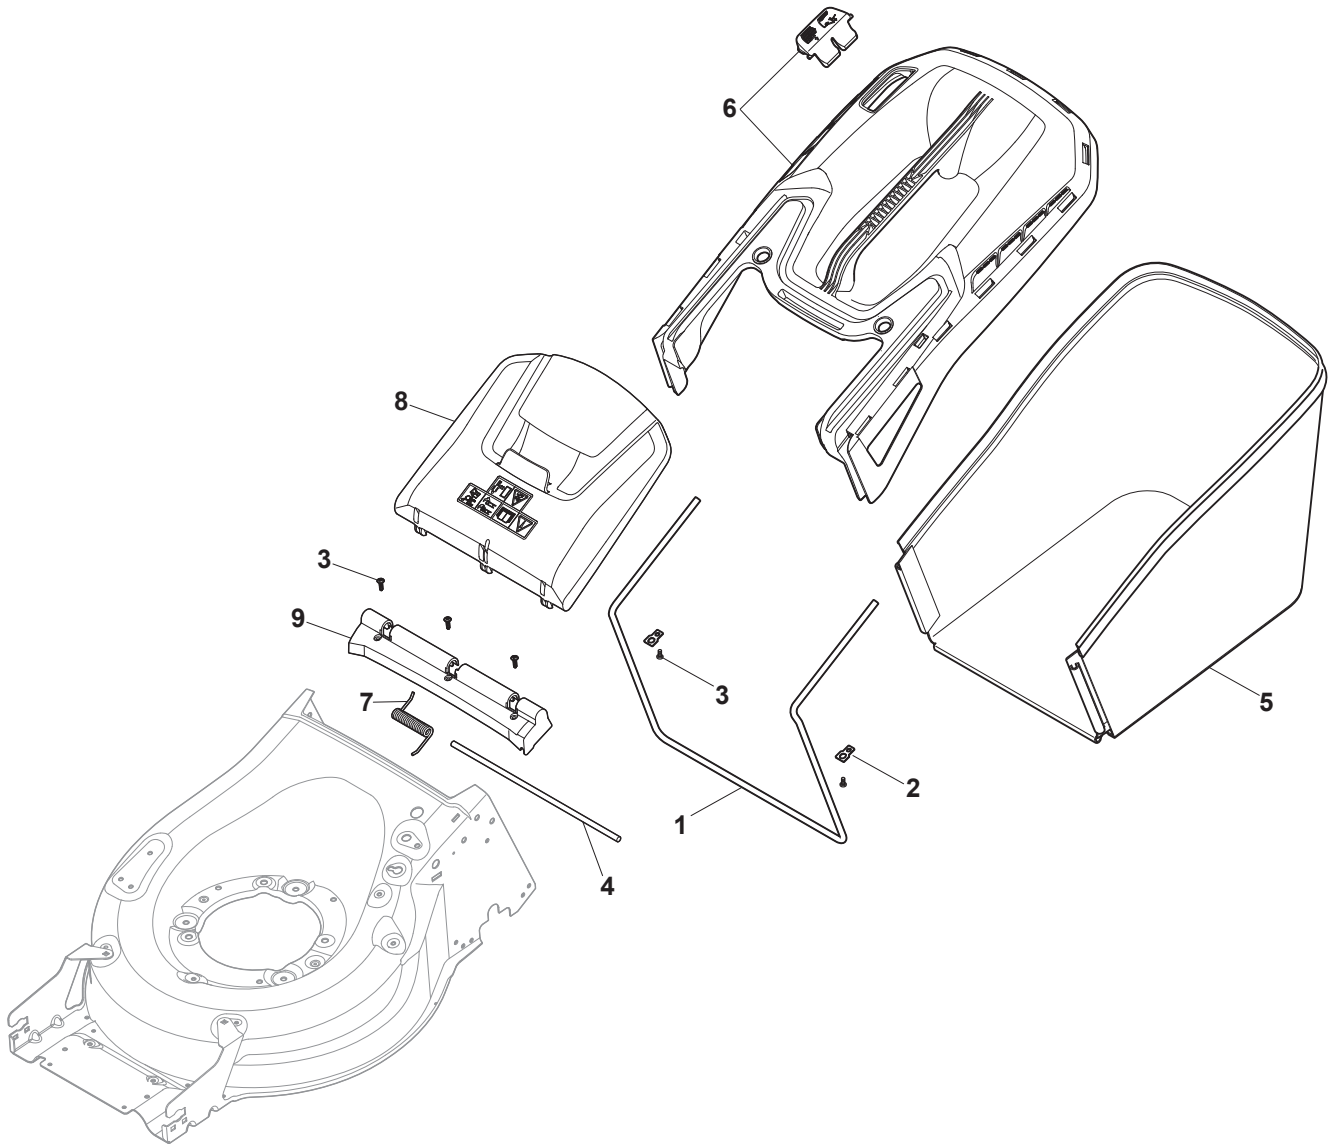

MP1 554 WSVQ - H

Petrol Lawn Mower Grass-Catcher

Issue 10 - 2017

Fig.	Q.ty	Part No	Description	Notes
1	1	181006411/0	Fabric Box Frame	
2	2	322557177/0	Plate	
3	5	112728697/0	Screw	
4	1	122517884/0	Pin	
5	1	181102349/0	Cancas Grasscatcher	
6	1	381486039/0	Box, Upper Side Black	with Red Indicator
7	1	122450479/0	Spring	
8	1	322600308/0	Stone Guard, Black	
9	1	322109569/0	Black Stone Guard Support