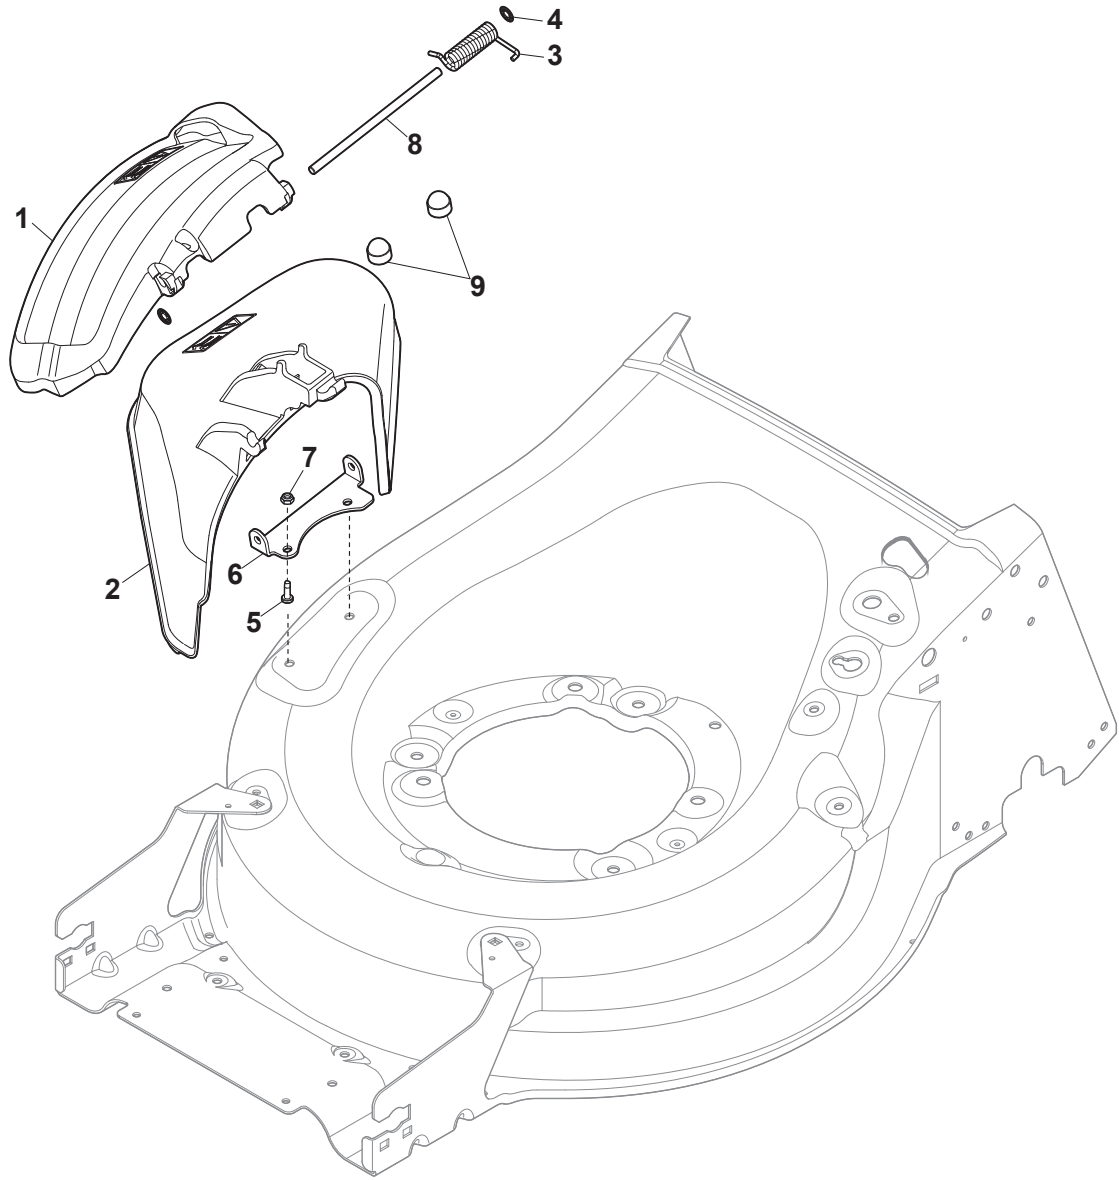

Fig.	Q.ty	Part No	Description	Notes
1	1	381007559/0	Handle, Upper Part	Black
2	1	122430313/0	Guide Spring	
3	1	112521330/0	Washer	
4	1	112154510/0	Nut	
5	2	322806644/0	Protection	
6	4	112523000/1	Washer	
7	4	112727812/0	Screw	
8	2	322680017/0	Washer	
9	2	122131750/0	Nut	
10	2	322399835/0	Knob	
11	1	381003253/0	Locking Handle Lever	Black
12	1	381030108/0	Clutch Cable	
13	1	181003437/0	Lever, Engine Brake Black	
14	1	181003438/1	Drive Control Lever, Black	
15	1	181030070/0	Cable, Thread Engine Brake	
16	1	112727784/0	Screw	
17	1	322551639/0	Fixed Plate	
18	1	112154510/0	Nut	

Fig.	Q.ty	Part No	Description	Notes
1	8	119216035/0	Bearing	
2	2	381007416/2	Wheel	
3	2	322110643/0	Hub Cap Grey	Grey
4	2	381007417/2	Wheel	
5	2	322110644/0	Hub Cap Grey	Grey
6	6	112728706/0	Screw	
7	2	322120115/0	Wheels Crown	
8	2	122170845/0	Spacer	

Fig.	Q.ty	Part No	Description	Notes
1	1	381005195/0	Bracket-RH	Black
2	1	381005197/0	Bracket-LH	Black
3	6	112727801/0	Screw	
4	2	322545213/0	Plate	
5	1	322600310/0	Rear Door	Not for TR/E models
6	1	322108316/0	Conveyor	
7	6	112728699/0	Screw	
8	1	322060271/1	Carter Mulching	
9	2	112735645/0	Screw	
10	2	112154510/0	Nut	
11	2	112815205/0	Screw	
12	2	112521330/0	Washer	
13	1	119035000/0	Or Ring	
14	1	112728697/0	Screw	
15	1	322034002/0	Washing Connection	
16	1	322140246/0	Deflector	
17	1	112645708/0	Pin	

Fig.	Q.ty	Part No	Description	Notes
1	1	322108315/0	Conveyor	
2	1	322600309/0	Stone Guard, Black	
3	1	122450456/0	Spring	
4	2	112604896/0	Crown Fastener	
5	2	112727803/0	Screw	
6	1	322806639/0	Fulcrum Pin	
7	2	112154510/0	Nut	
8	1	122517869/1	Pin	
9	2	118203853/0	Cap	