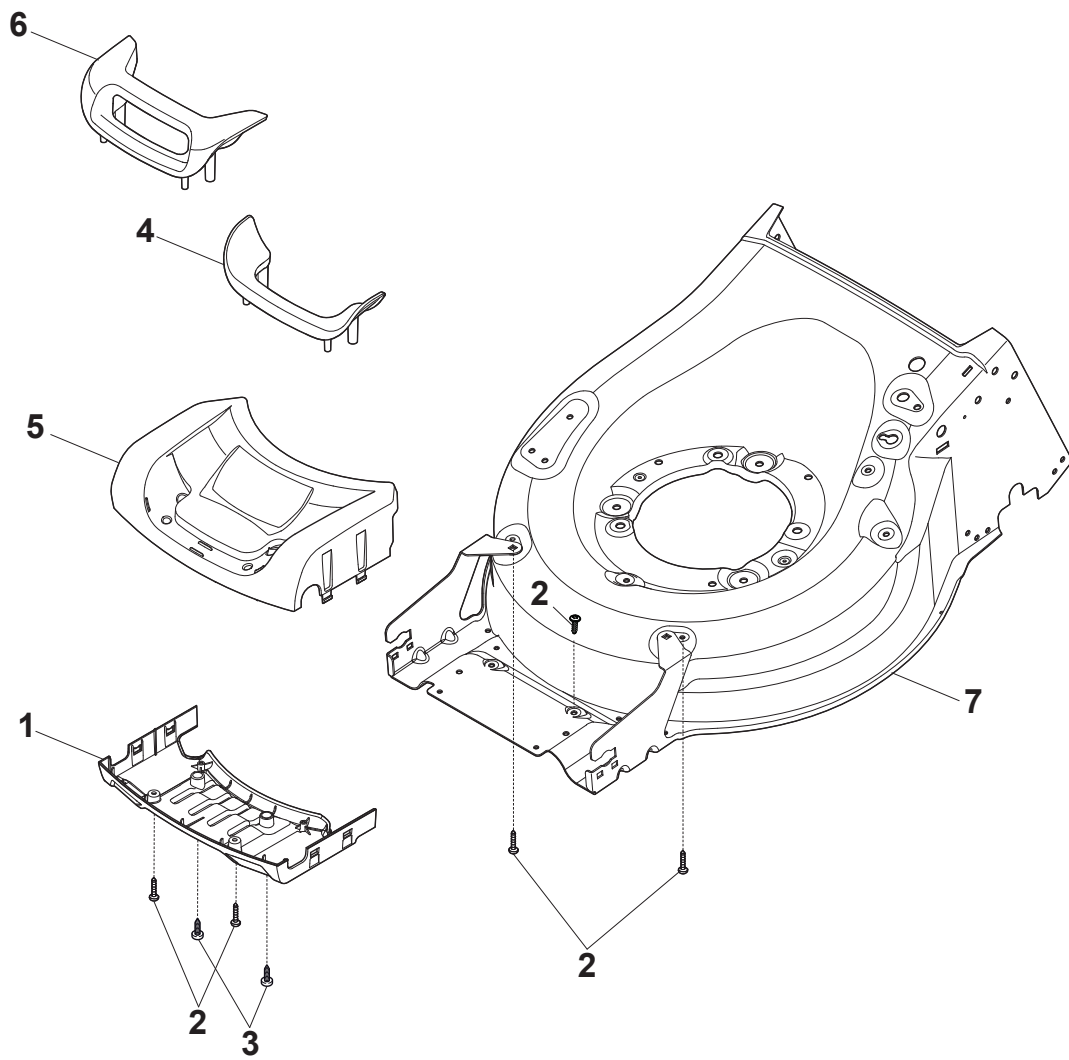

THIS INFORMATION IS NOT INTENDED FOR SALE OR RESALE, AND THIS NOTICE MUST REMAIN ON ALL COPIES.

Fig.	Q.ty	Part No	Description	Notes
1	1	322055264/0	Lower Cover	
2	1	322055265/0	Upper Cover	
3	1	322602026/0	Button	
4	5	112728699/0	Screw	
5	1	125943004/0	Screw	
6	1	122450477/0	Spring	
7	1	322981471/1	Plate	
8	5	112728697/0	Screw	
9	1	322602027/0	Lens	
10	1	322602028/0	Visualizer	
11	1	112154510/0	Nut	
12	1	112523040/0	Washer	
13	1	122517873/0	Pin	
14	1	381003475/1	Lever, Height Adjustment	
15	1	322778475/0	Bracket	
16	1	112815270/0	Screw	
17	1	122450480/0	Spring	
18	2	322545152/0	Plate	
19	4	112728697/0	Screw	
20	1	322778477/0	Bracket	
21	1	181003116/0	Gear Box	
23	1	381302883/0	Front Wheel Axle	
24	1	381302889/0	Rear Wheel Axle	
25	1	322806647/0	Bracket	
26	2	119216035/0	Bearing	
27	1	122570134/0	Left Pinion	
28	1	122570133/0	Right Pinion	
29	4	112608600/0	Seeger	
30	2	122753000/0	Pin	
31	1	381002046/0	Wheels Control Rod	
32	2	122519823/0	Pin	
33	2	322785305/1	Support	
34	4	112728697/0	Screw	
35	2	112436051/0	Plate	
36	1	112645708/0	Pin	
37	2	322600247/0	Protection, Wheel	Not for DELTA Wheels
38	2	322600208/0	Protection, Wheel	
41	2	112523050/0	Washer	
42	1	135064379/0	Belt	
43	5	112728704/1	Screw	
44	1	112674550/0	Screw	
45	2	112154210/0	Nut	
46	1	122671656/0	Washer	
47	2	112792611/0	Screw	
48	2	112689500/0	Screw	
49	1	322806649/0	Bracket	
50	1	322608567/0	Axle	
51	2	112735120/0	Screw	
60	1	122601914/0	Pulley	
61	1	122601915/0	Pulley	
62	1	122601932/0	Pulley	